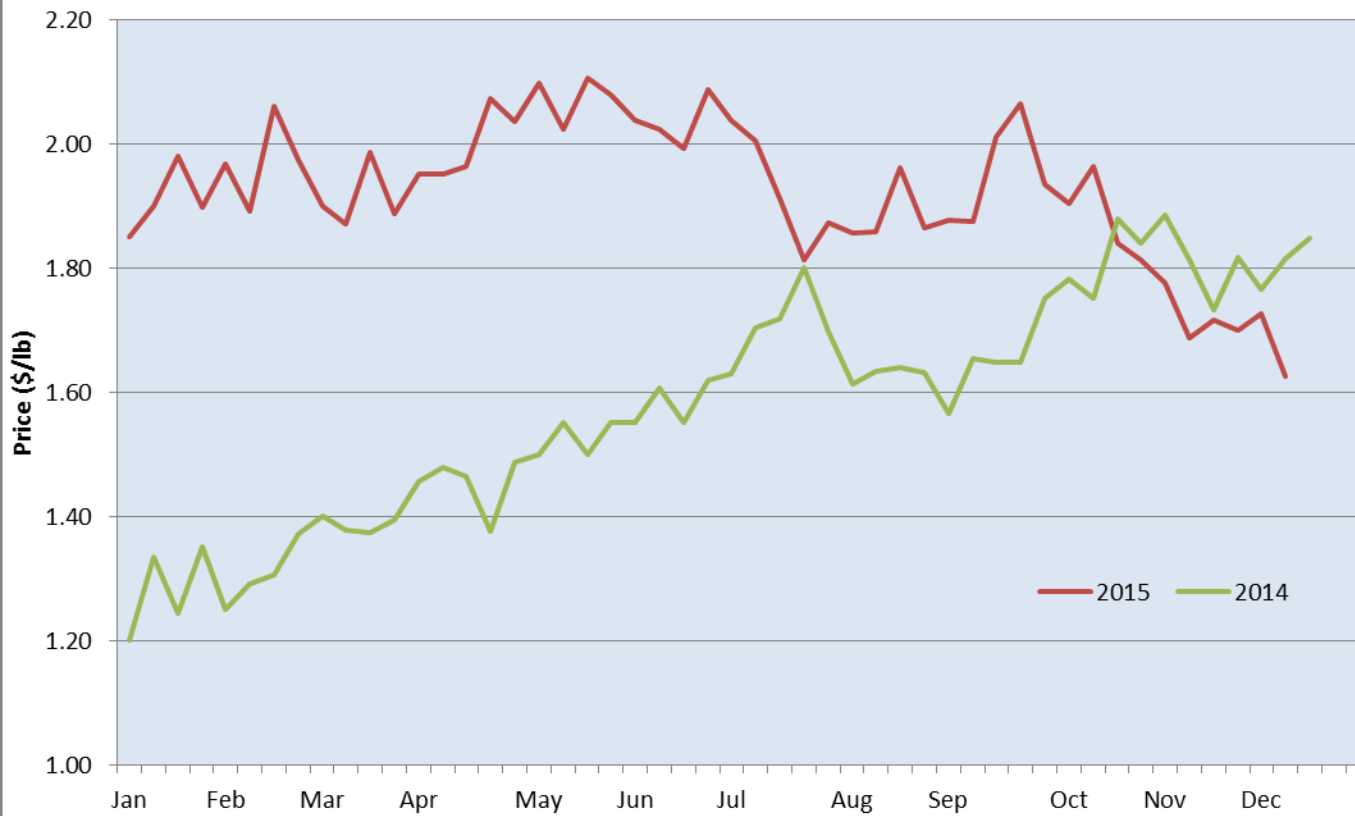

Trends* in auction price of heavy lambs in Alberta

* Due to differences among auctions, prices are reported as 'trends' rather than averages