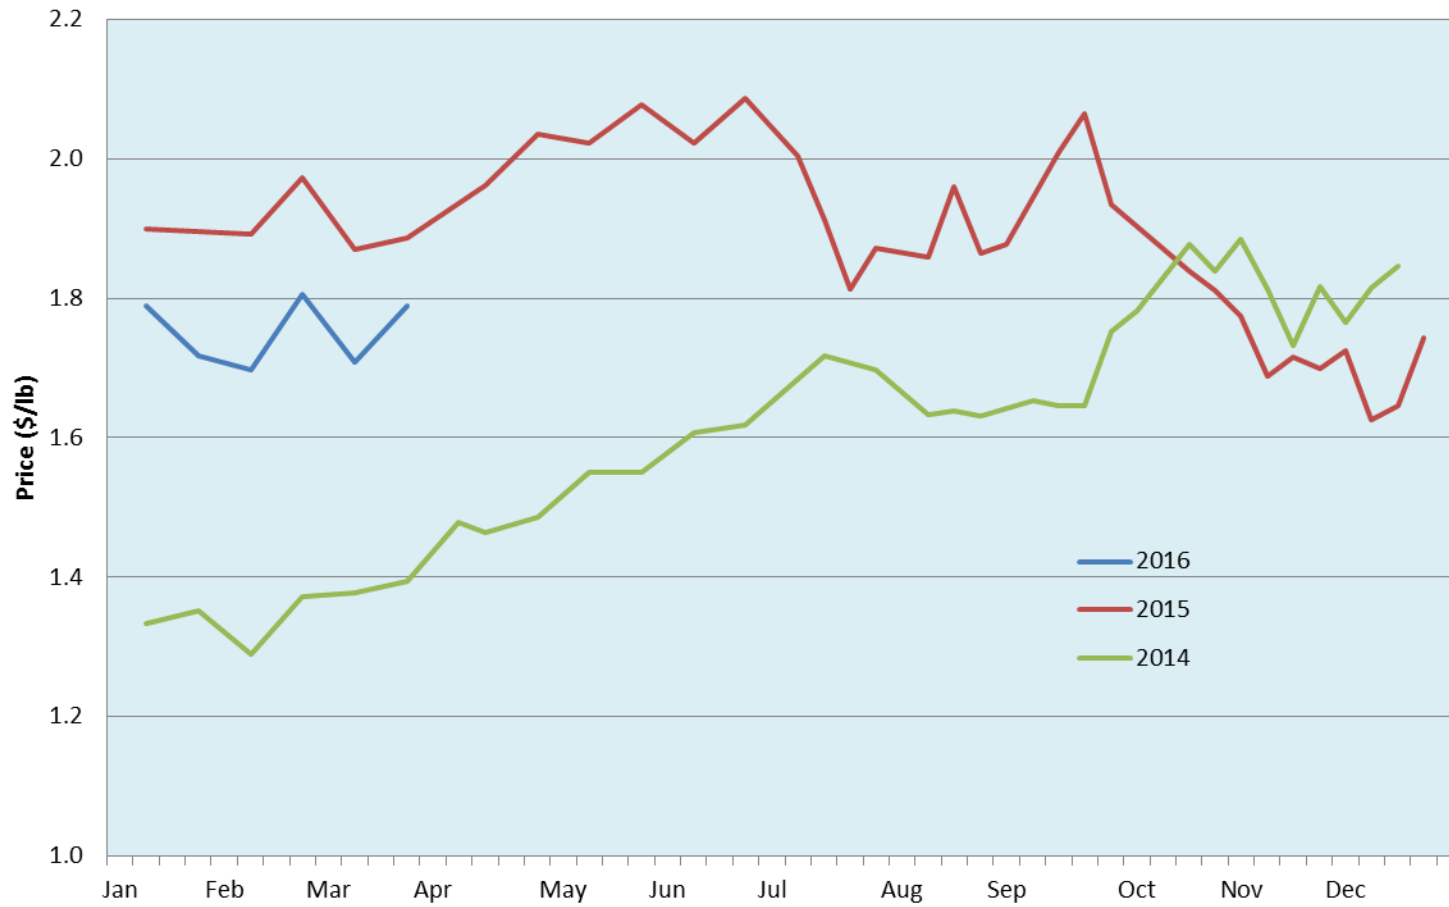

Trends* in auction price for heavy lambs in Alberta

* Due to differences among auctions, prices are reported as 'trends' rather than averages
Graph updates are made only on weeks with 3 or more sales reporting prices