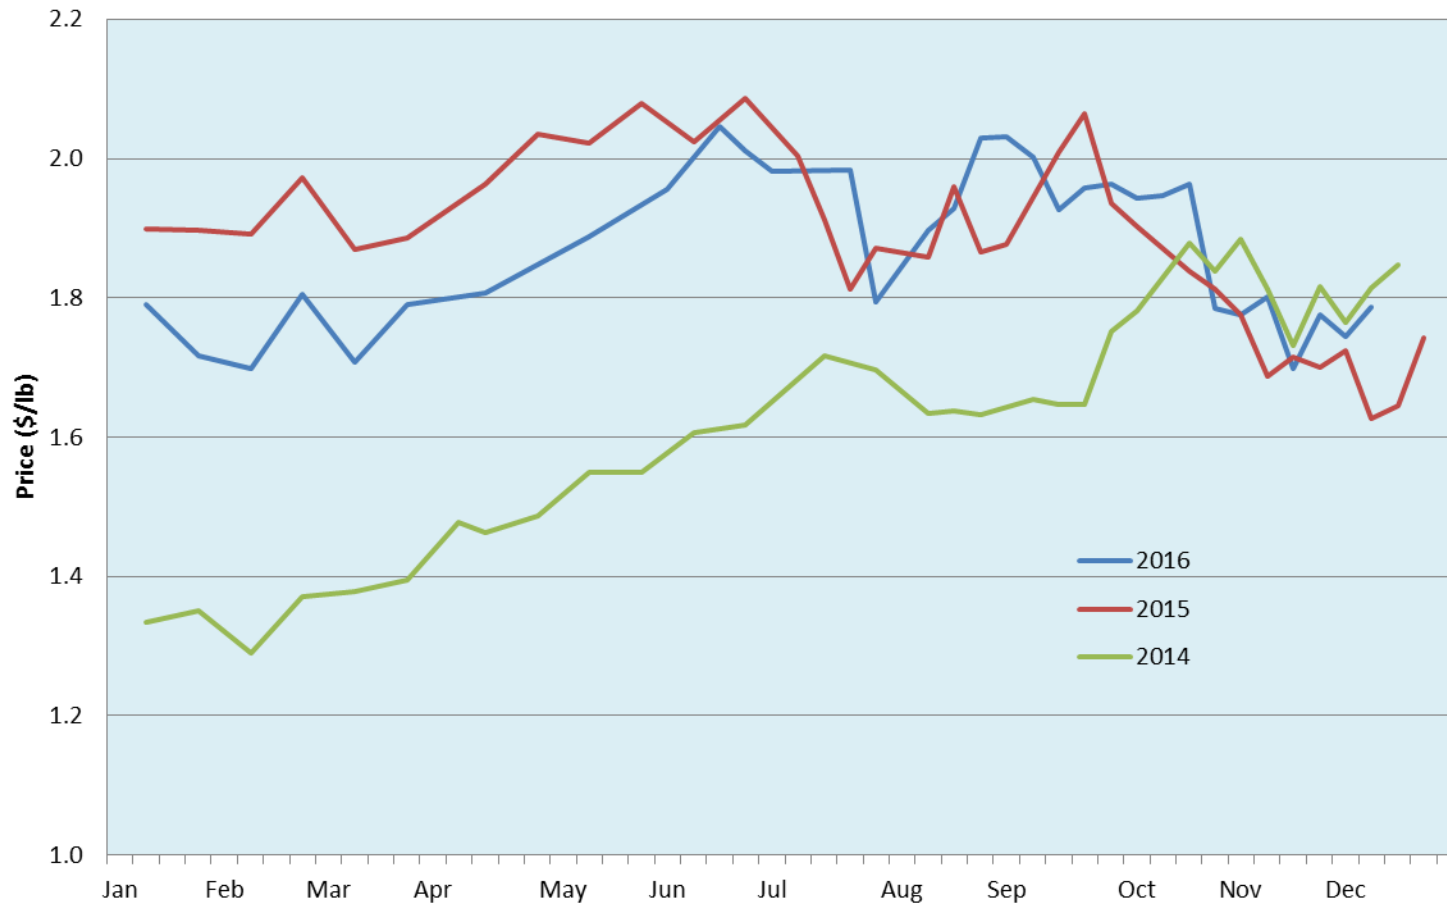

Trends* in auction price for heavy lambs in Alberta

* Due to differences among auctions, prices are reported as 'trends' rather than averages.
Graph is updated on weeks with three markets reporting prices.