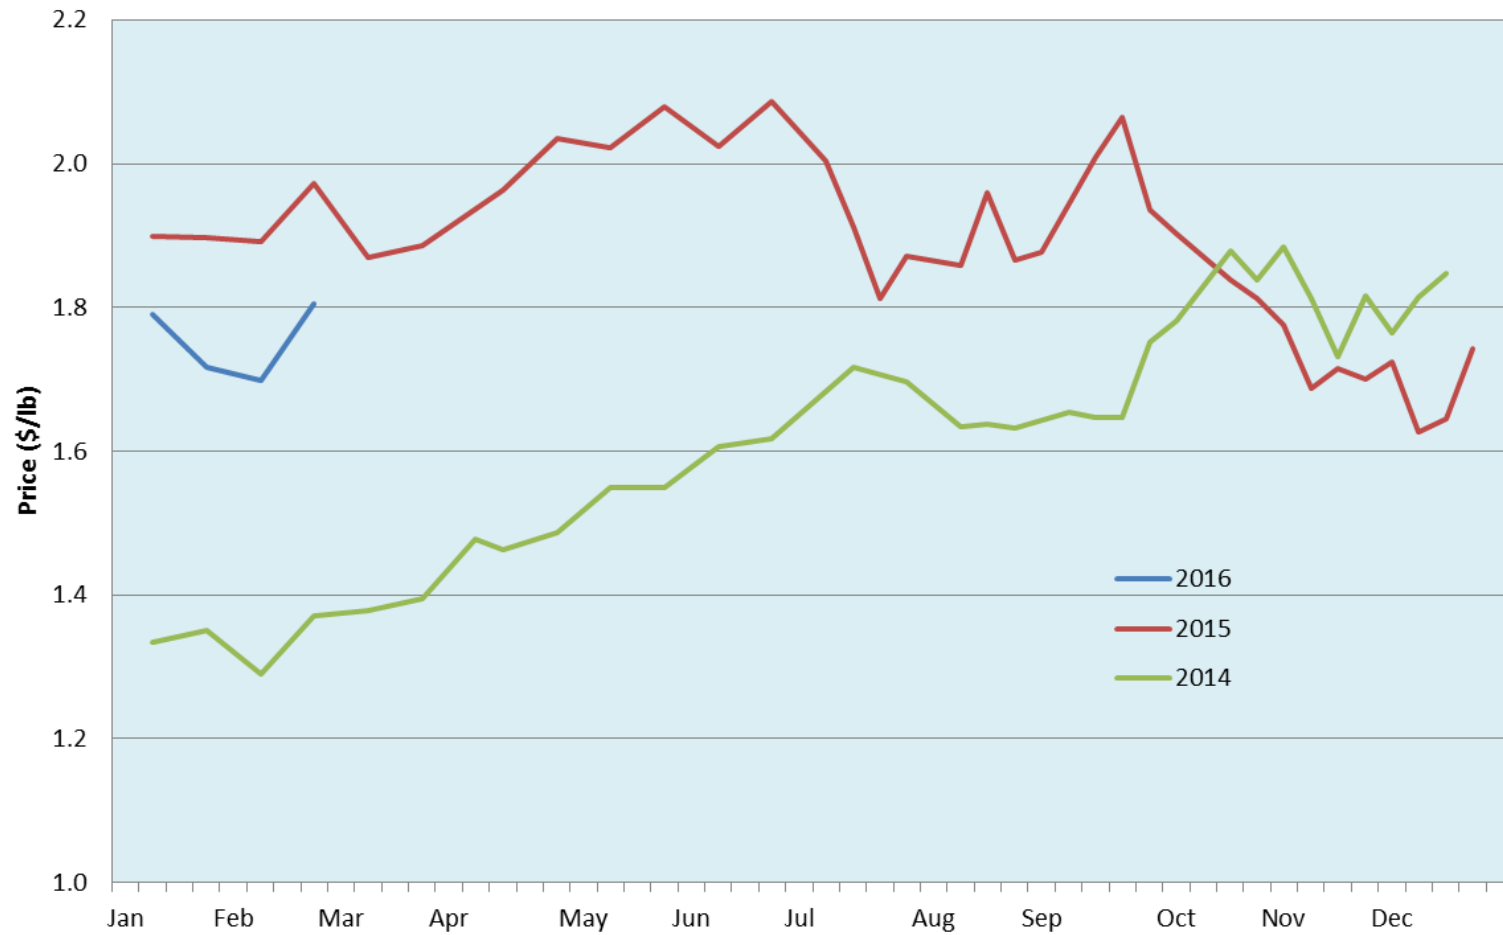

Trends* in auction price for heavy lambs in Alberta

* Due to differences among auctions, prices are reported as 'trends' rather than averages