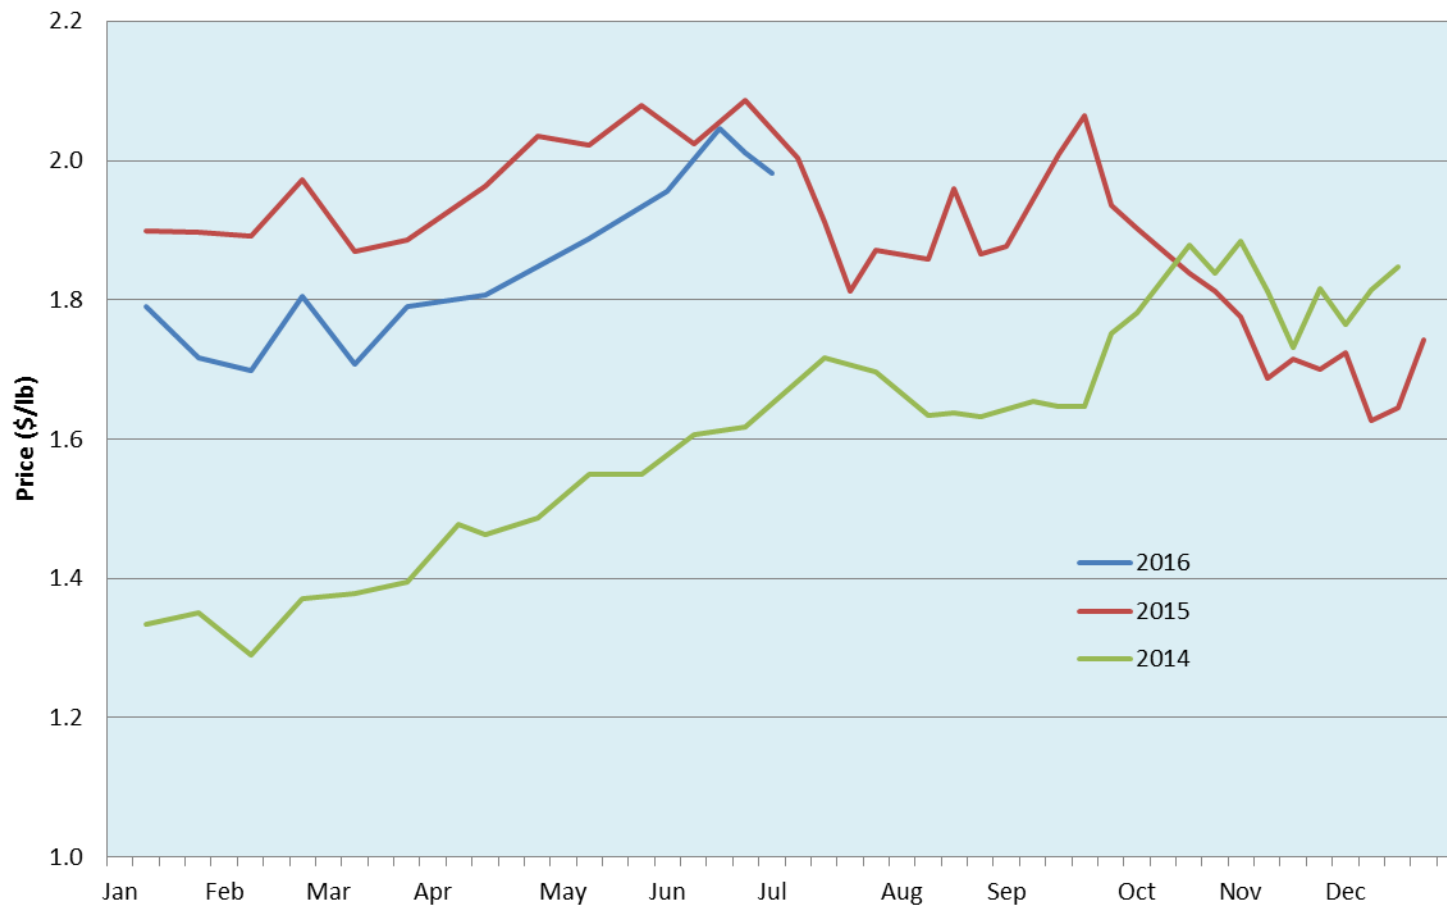

Trends* in auction price for heavy lambs in Alberta

* Due to differences among auctions, prices are reported as 'trends' rather than averages.
Graph is updated only for weeks with three markets reporting prices.