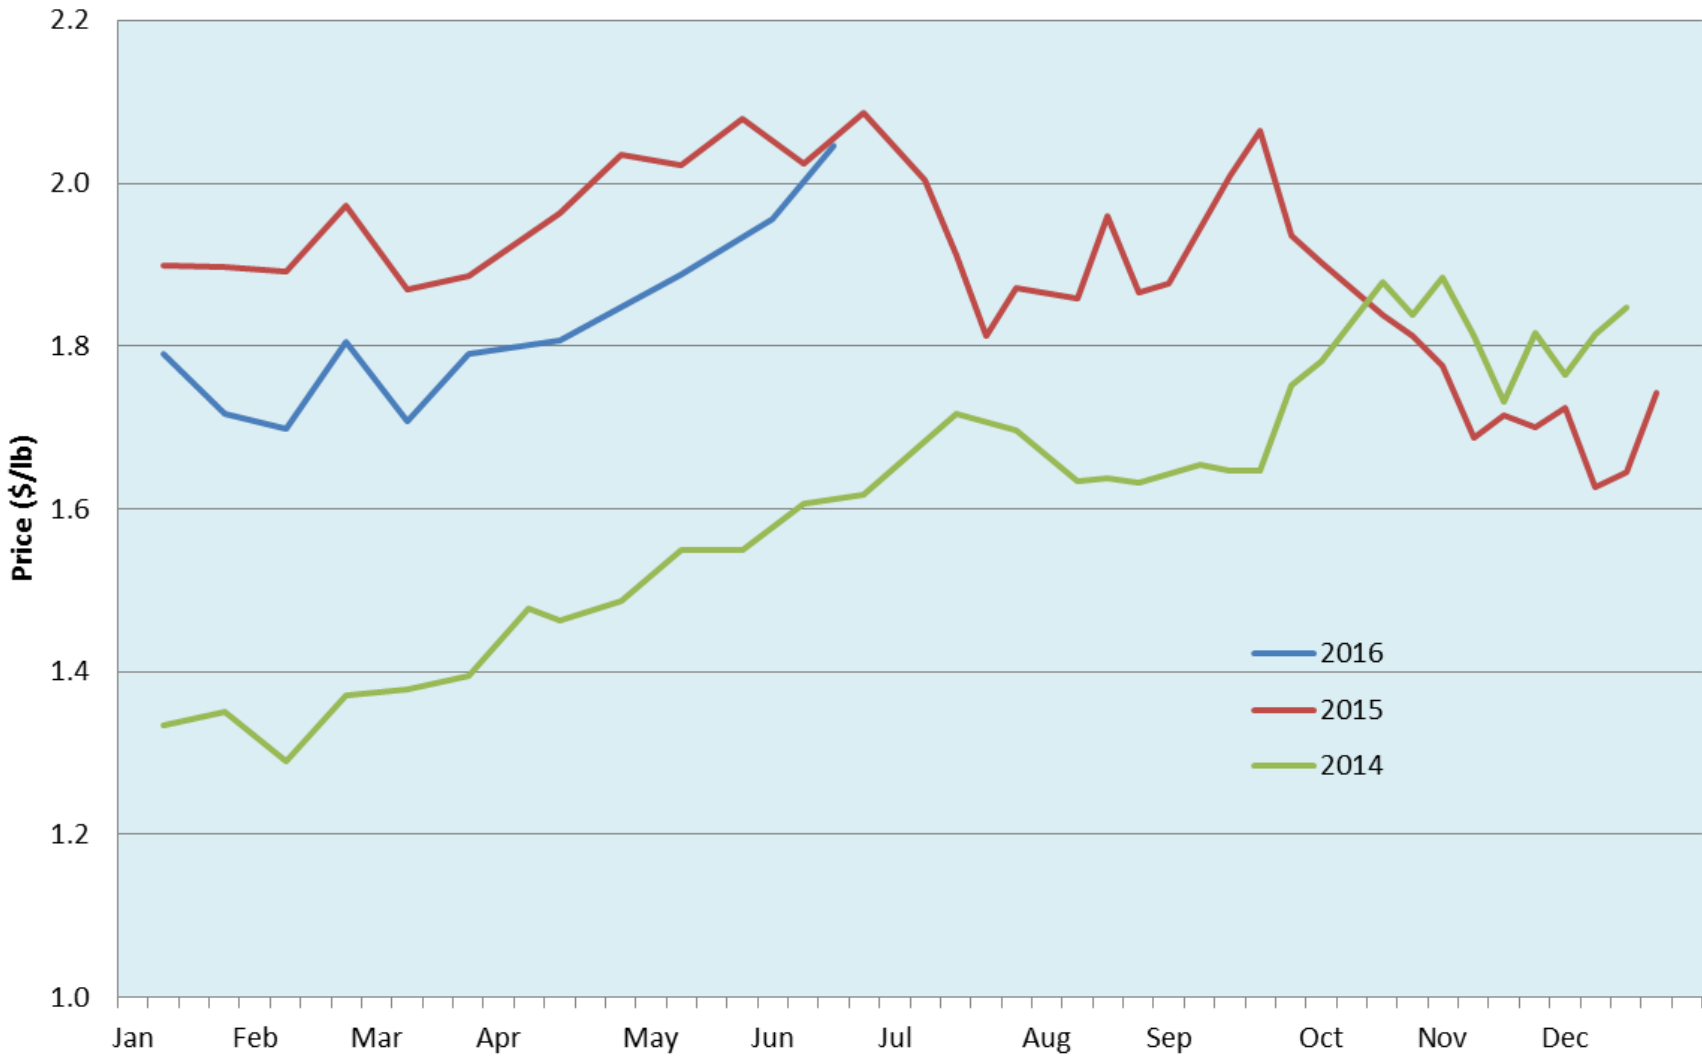

Trends* in auction price for heavy lambs in Alberta

* Due to differences among auctions, prices are reported as 'trends' rather than averages.
Graph is updated only for weeks with three markets reporting prices.