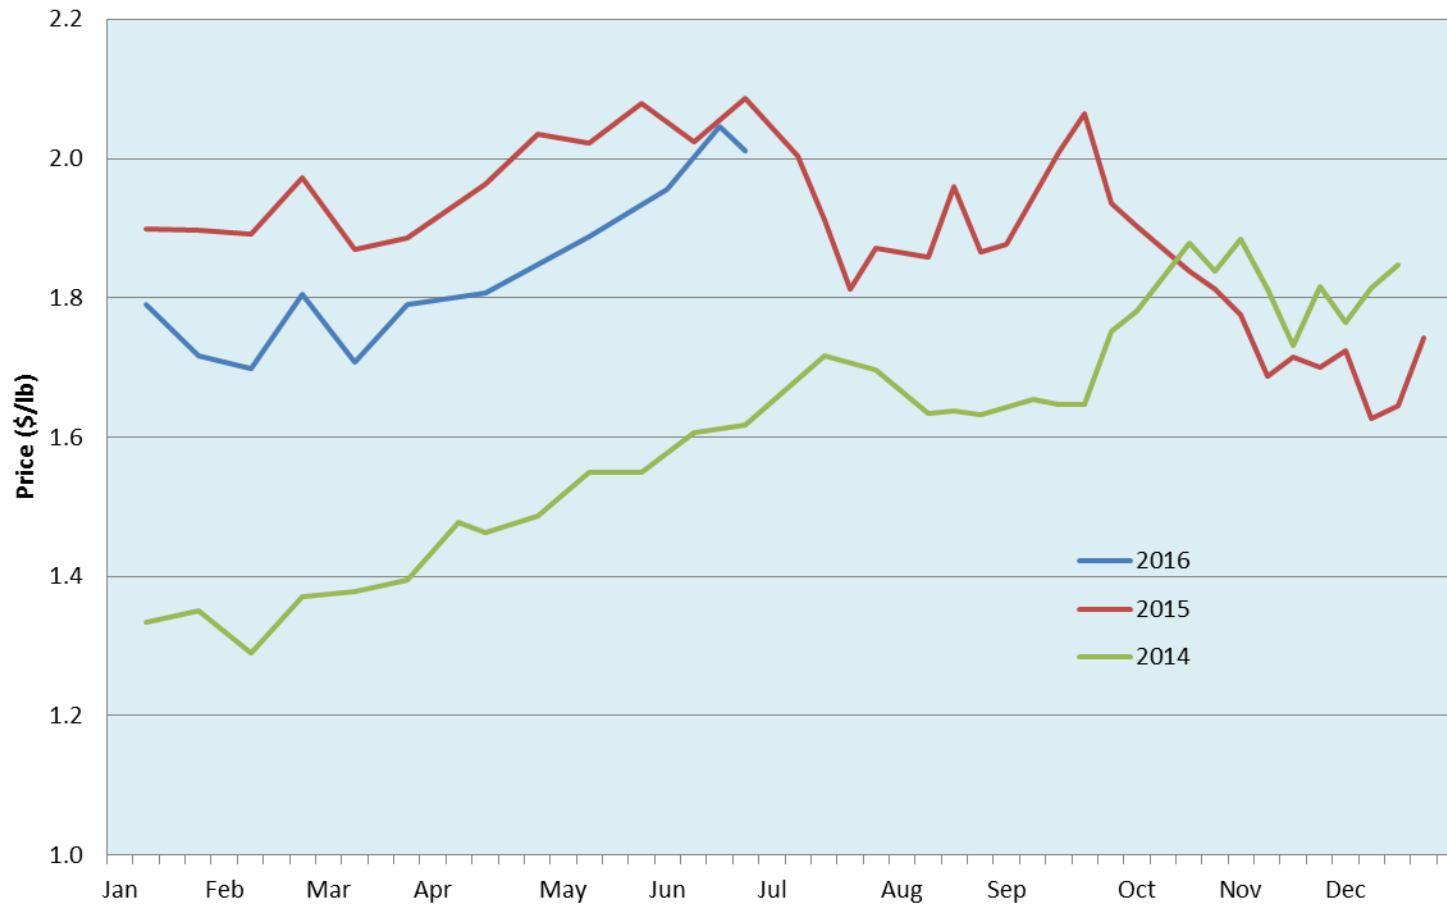

Trends* in auction price for heavy lambs in Alberta

* Due to differences among auctions, prices are reported as 'trends' rather than averages.
Graph is updated only for weeks with three markets reporting prices.