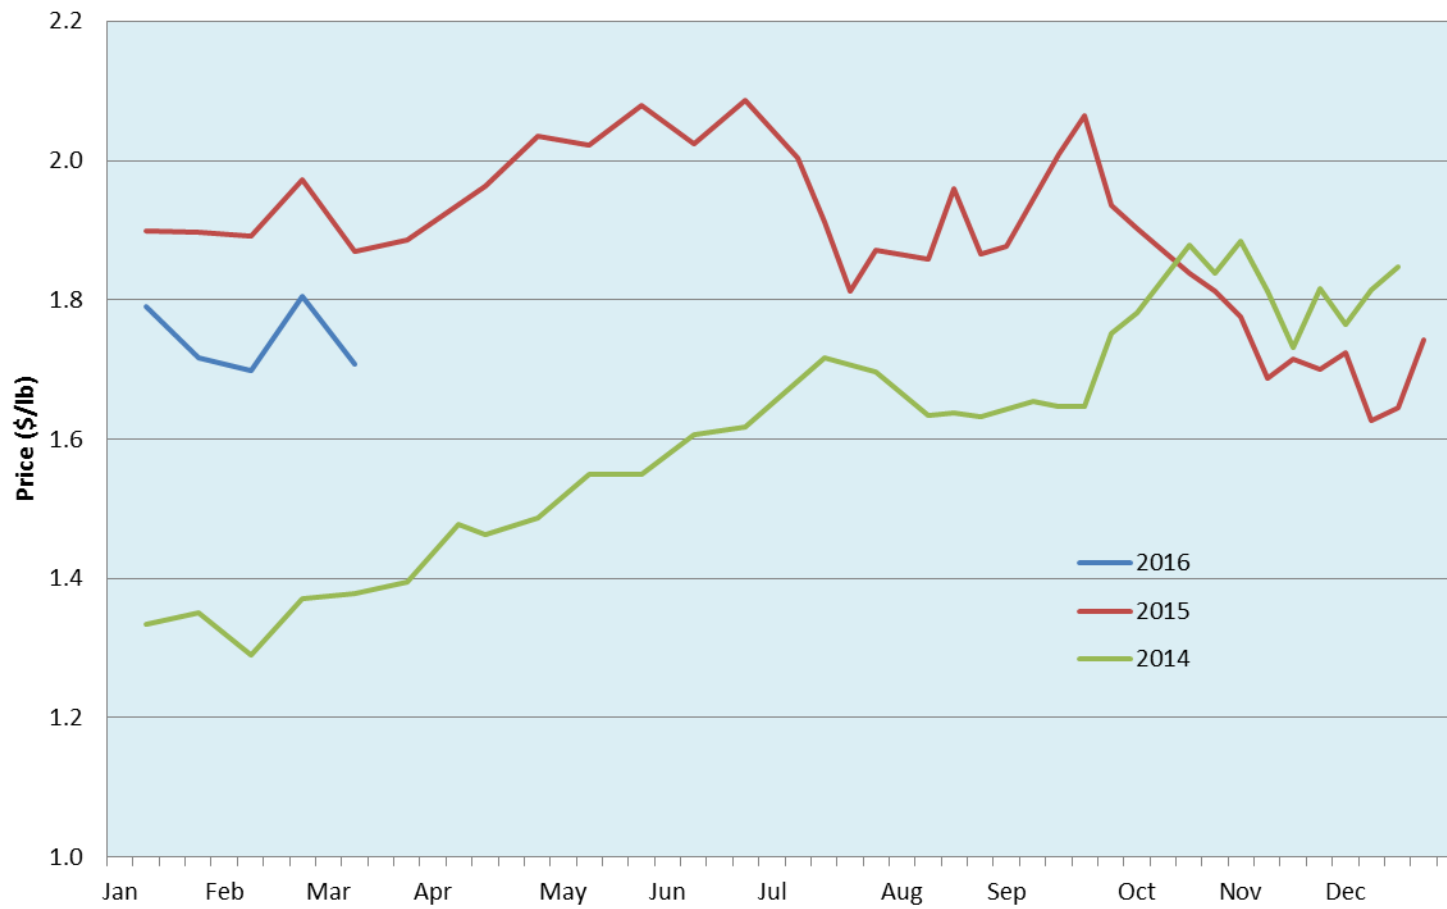

Trends* in auction price for heavy lambs in Alberta

* Due to differences among auctions, prices are reported as 'trends' rather than averages