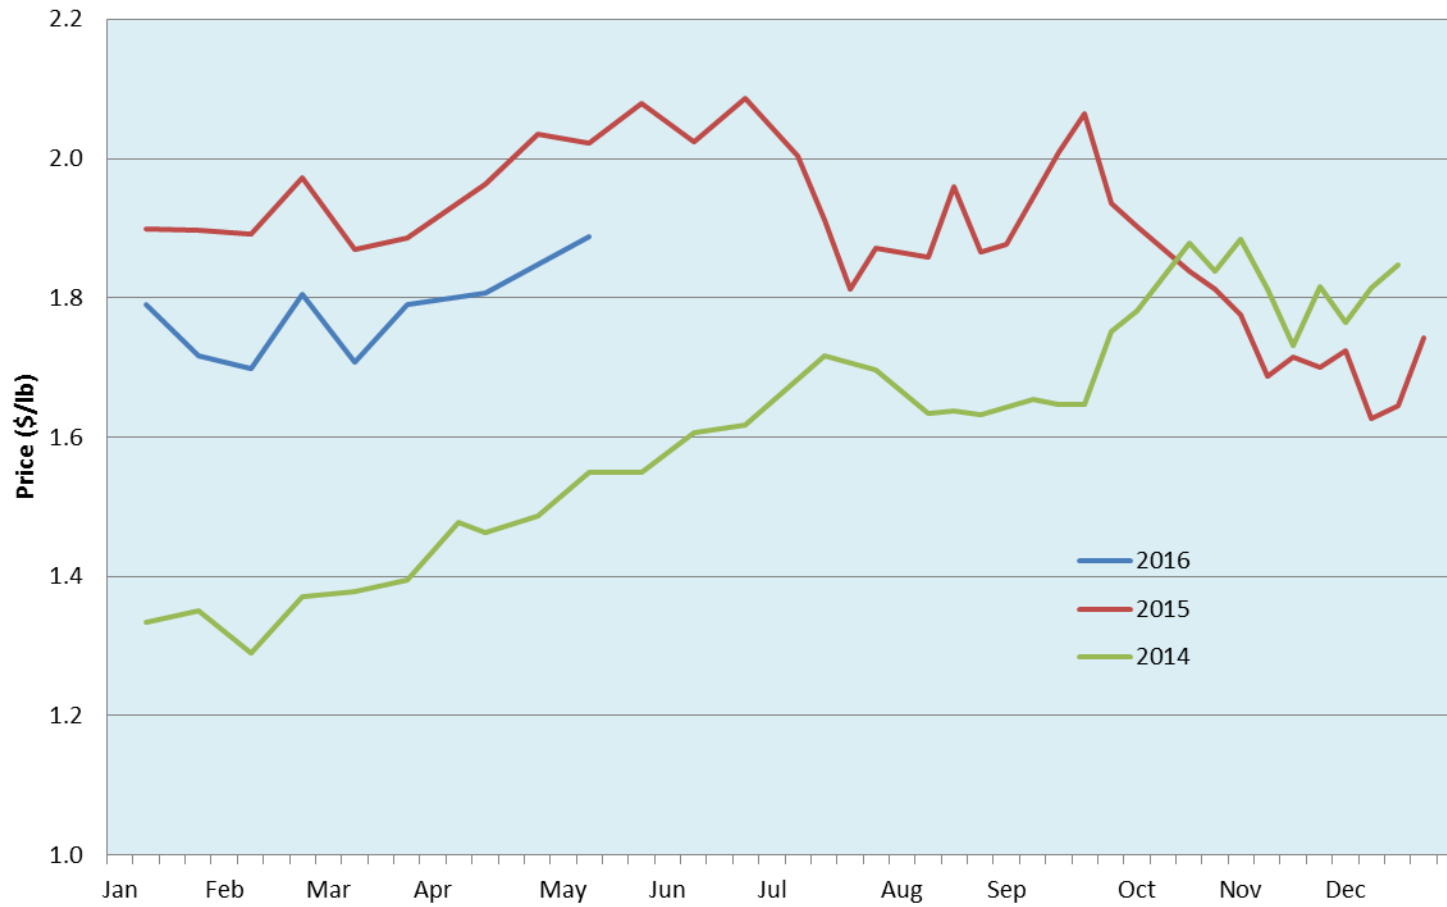

Trends* in auction price for heavy lambs in Alberta

* Due to differences among auctions, prices are reported as 'trends' rather than averages.
Graph is updated only for weeks with three markets reporting prices.