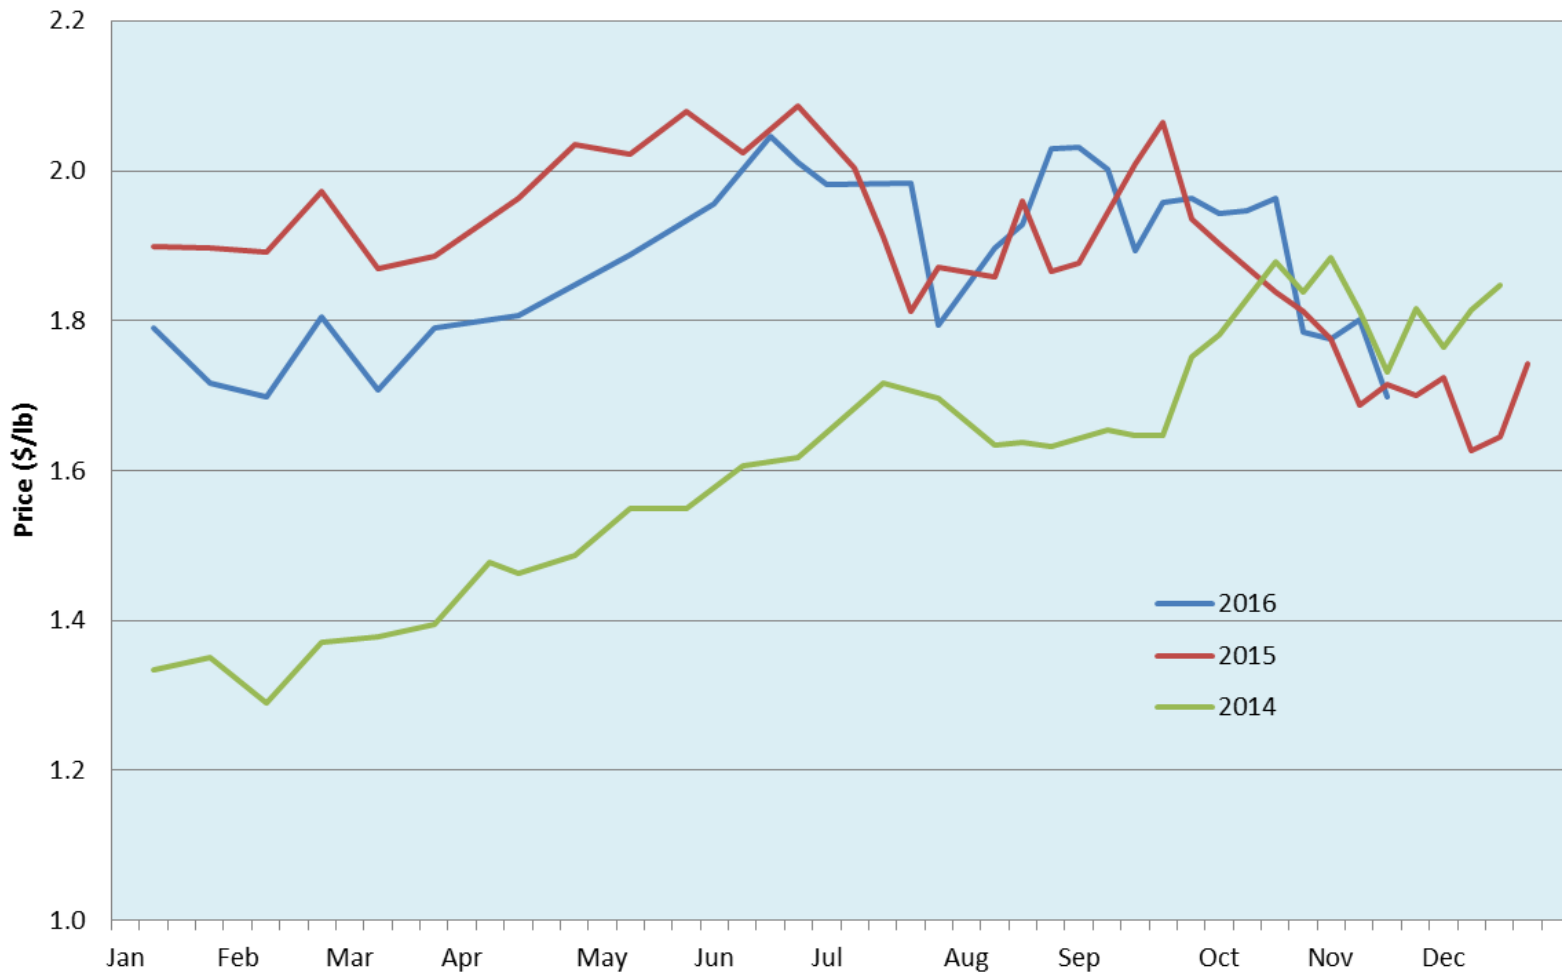

Trends* in auction price for heavy lambs in Alberta

* Due to differences among auctions, prices are reported as 'trends' rather than averages.
Graph is updated on weeks with three markets reporting prices.