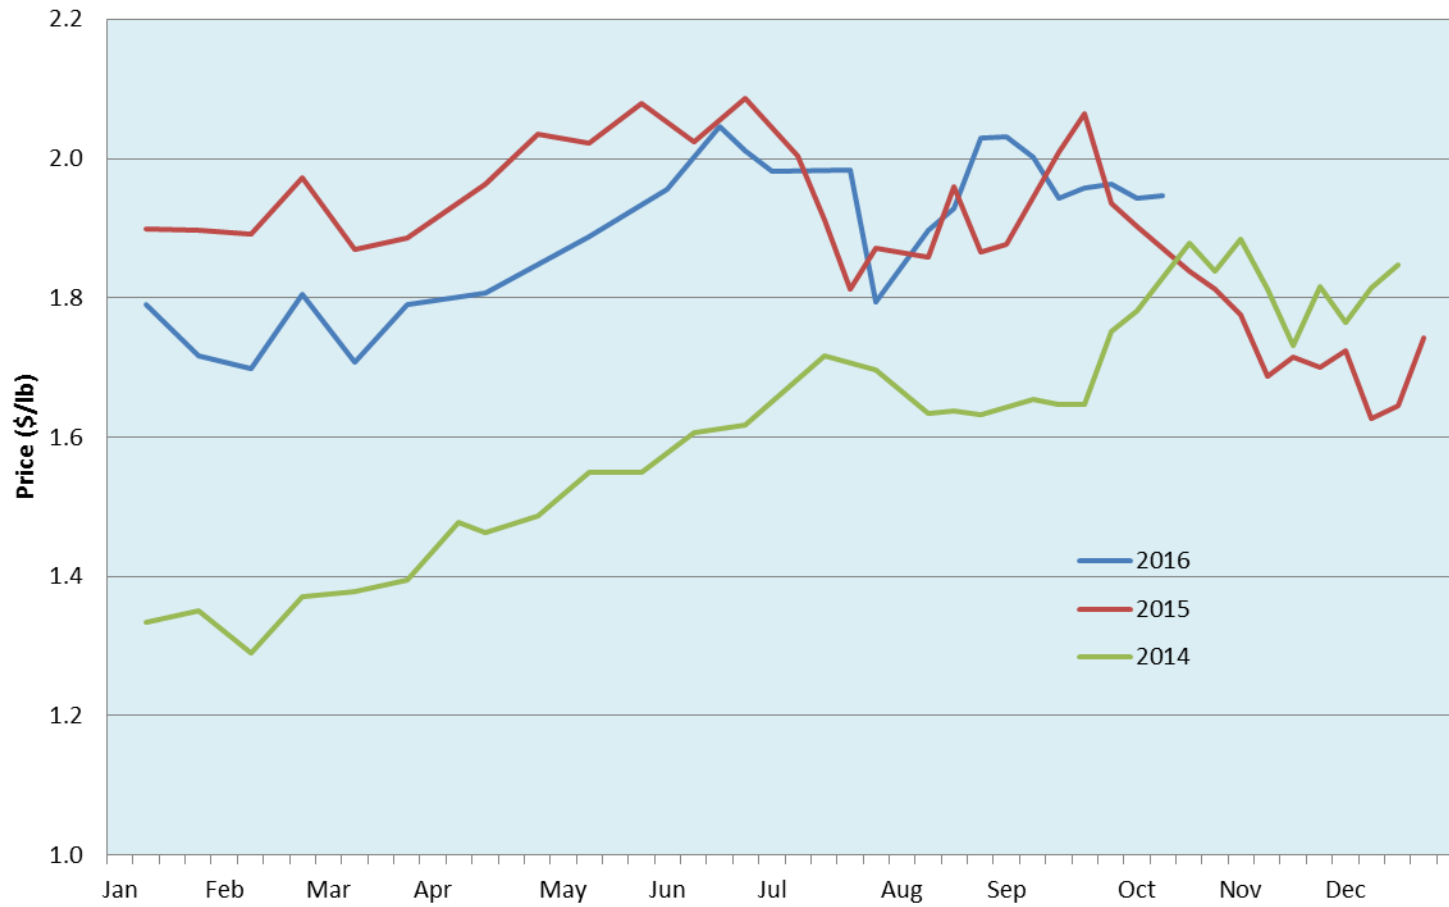

Trends* in auction price for heavy lambs in Alberta

* Due to differences among auctions, prices are reported as 'trends' rather than averages.
Graph is updated only for weeks with three markets reporting prices.