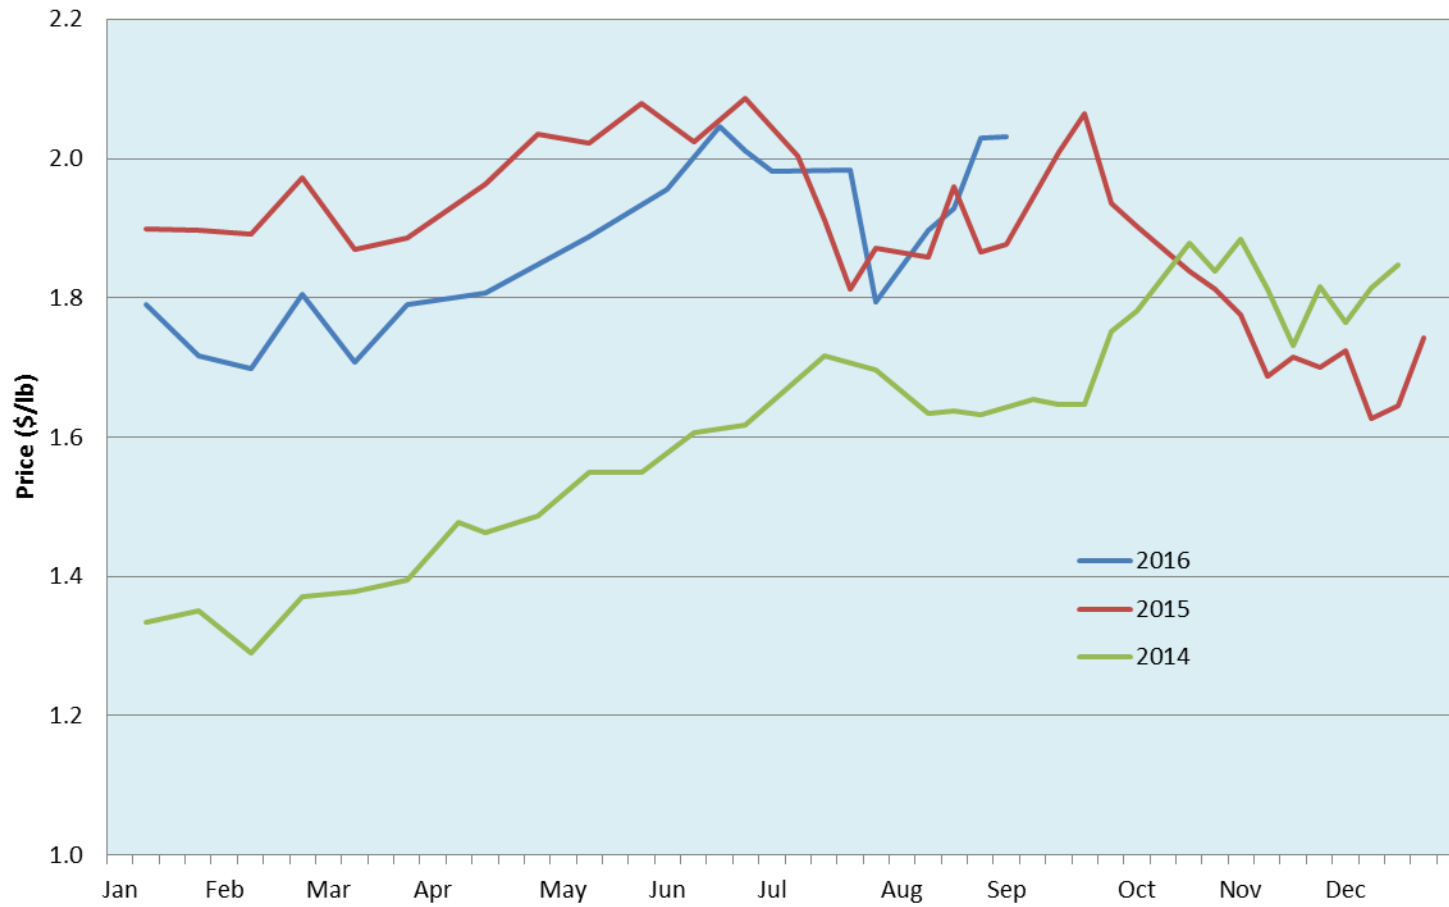

Trends* in auction price for heavy lambs in Alberta

* Due to differences among auctions, prices are reported as 'trends' rather than averages.
Graph is updated only for weeks with three markets reporting prices.