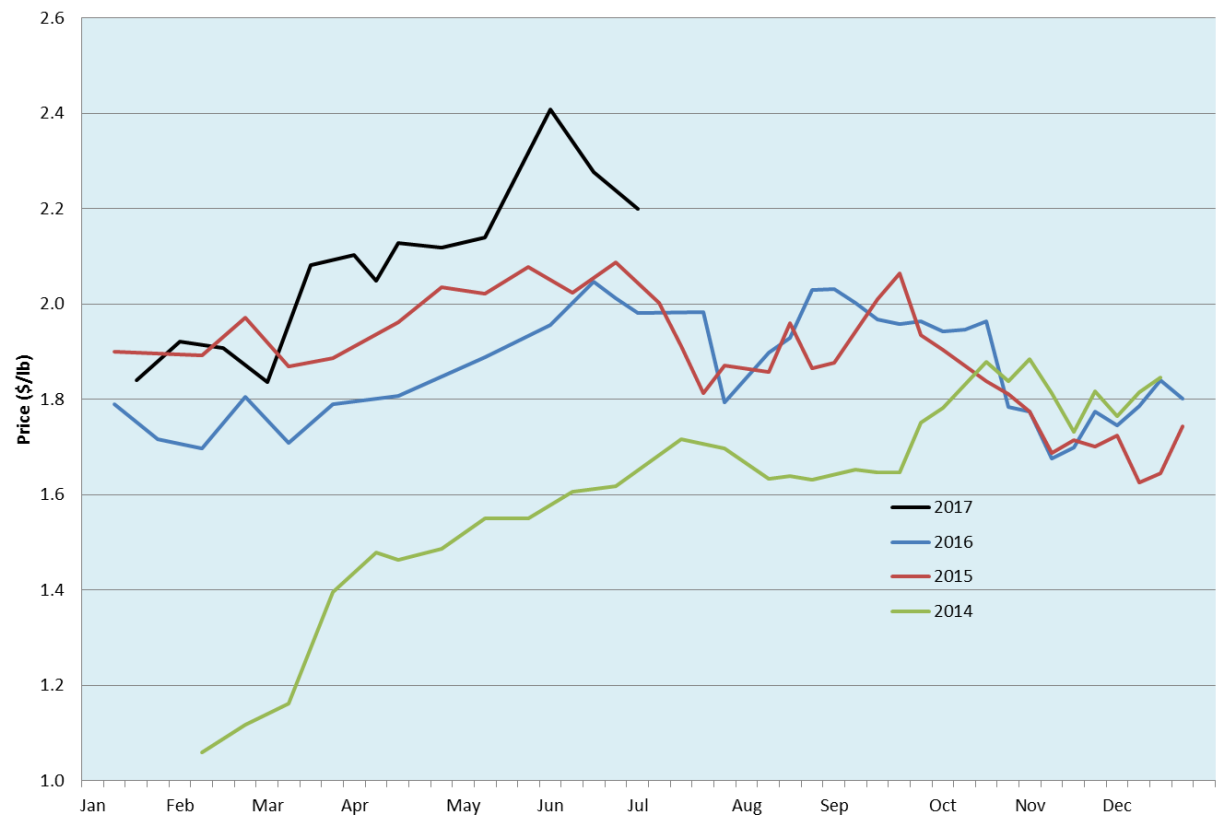

Trends* in auction price for heavy lambs in Alberta

*Due to differences among auctions, prices are reported as 'trends' rather than averages.
This graph is updated on weeks with three markets reporting prices.