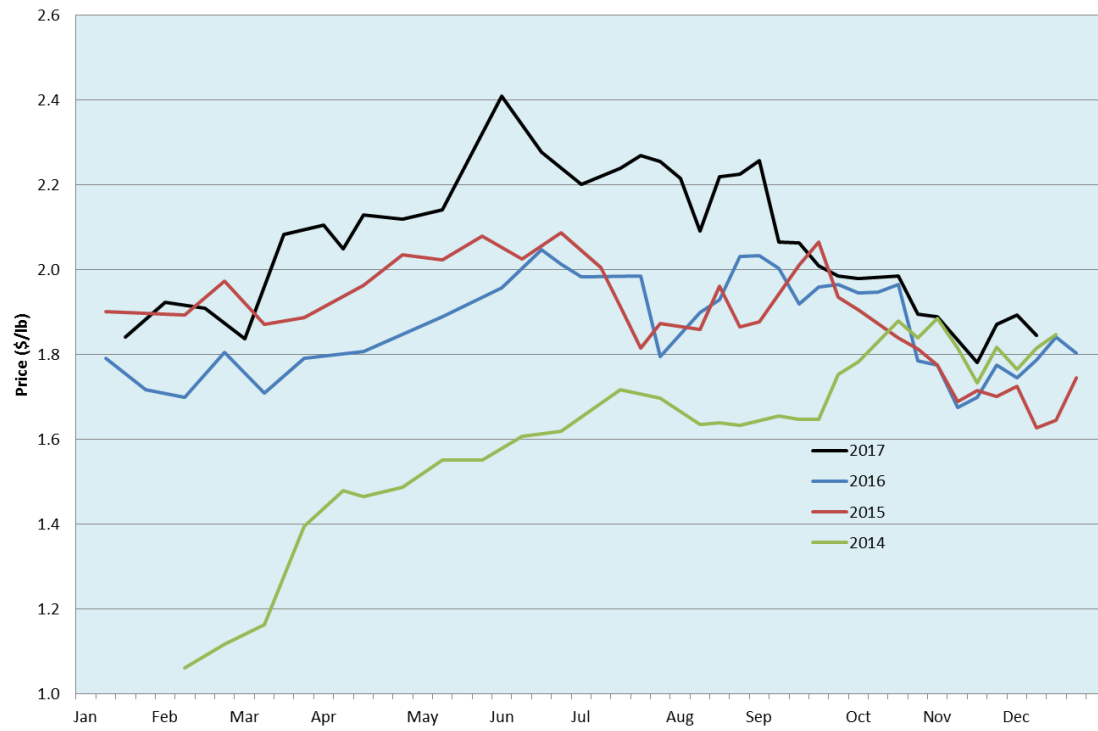

Trends* in auction price for heavy lambs in Alberta

*Due to differences among auctions, prices are reported as 'trends' rather than averages.
This graph is updated on weeks with three markets reporting prices.