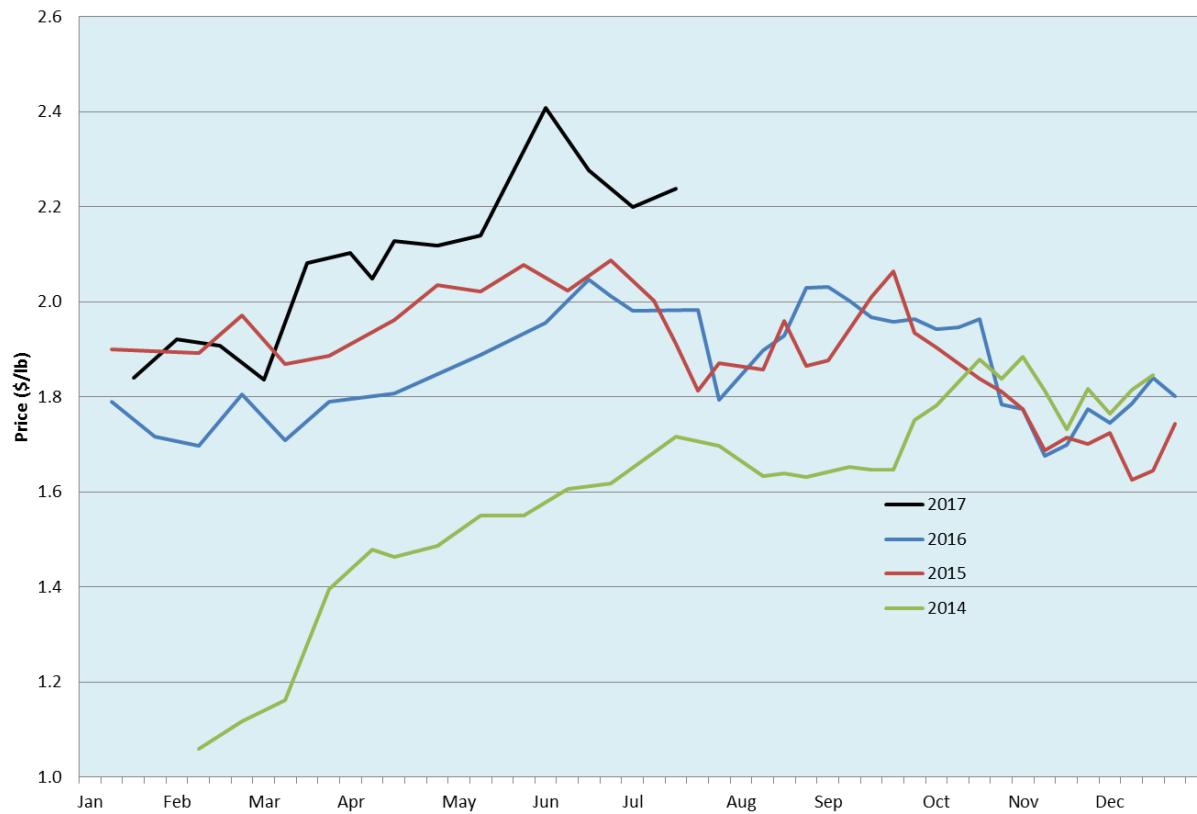

Trends* in auction price for heavy lambs in Alberta

*Due to differences among auctions, prices are reported as 'trends' rather than averages.
This graph is updated on weeks with three markets reporting prices.