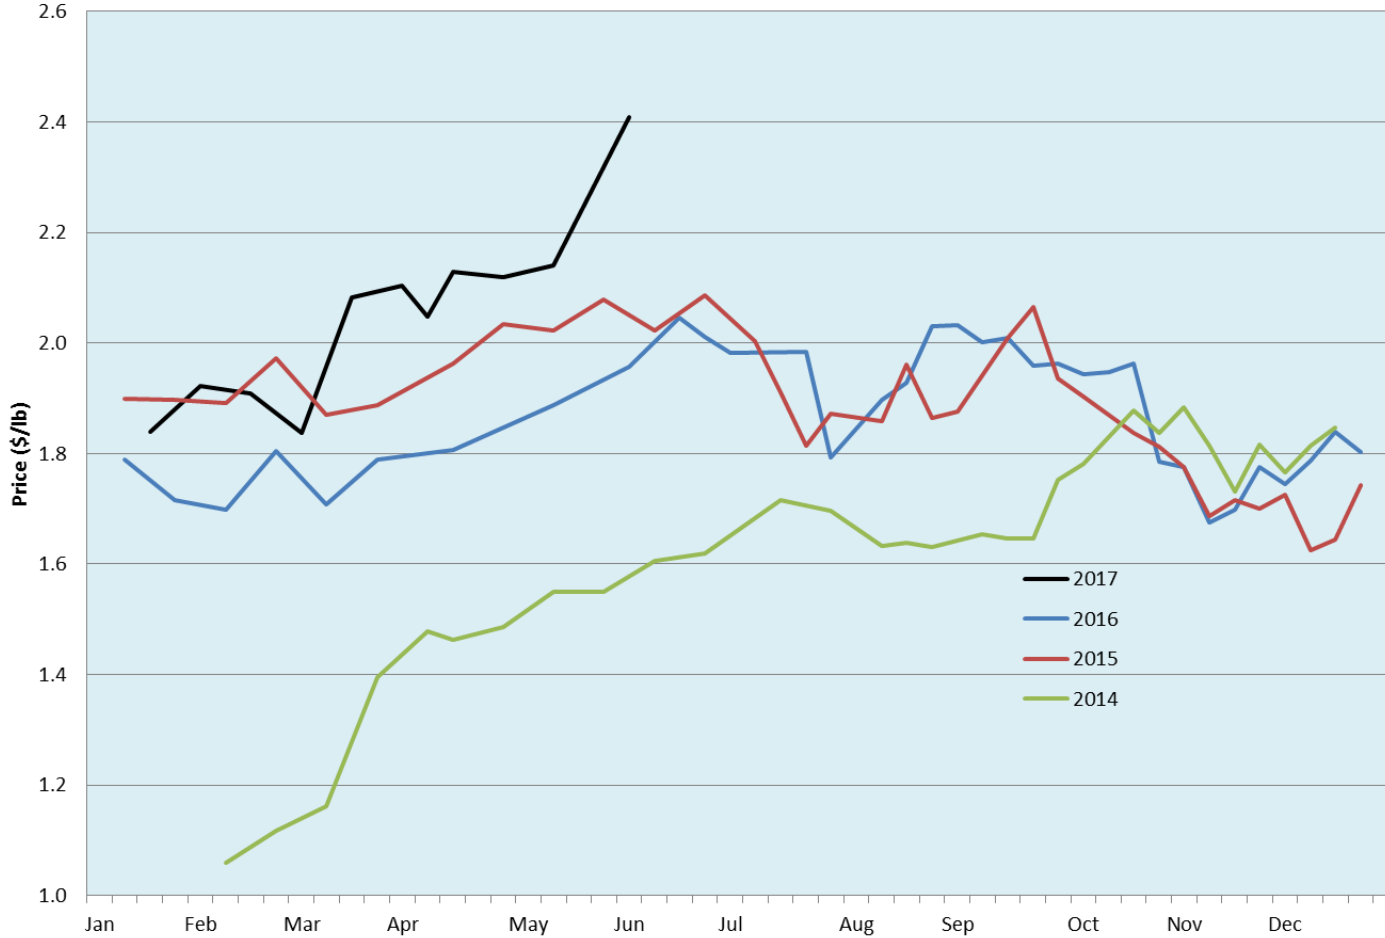

Trends* in auction price for heavy lambs in Alberta

*Due to differences among auctions, prices are reported as 'trends' rather than averages.
This graph is updated on weeks with three markets reporting prices.