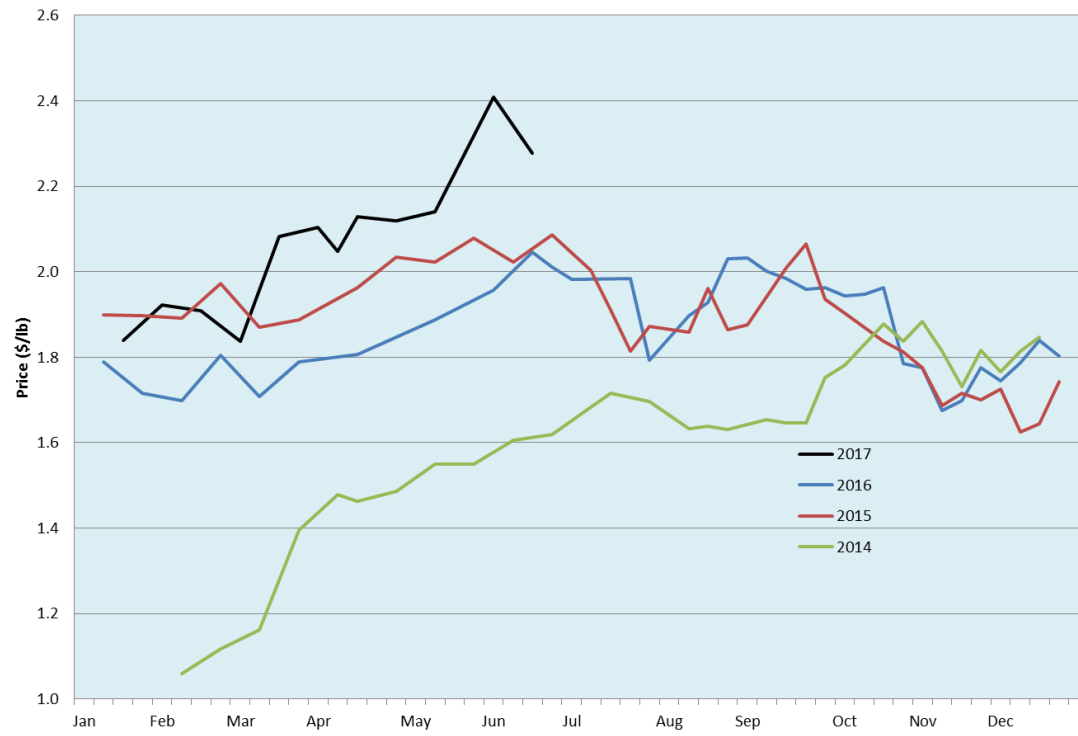

Trends* in auction price for heavy lambs in Alberta

*Due to differences among auctions, prices are reported as 'trends' rather than averages.
This graph is updated on weeks with three markets reporting prices.