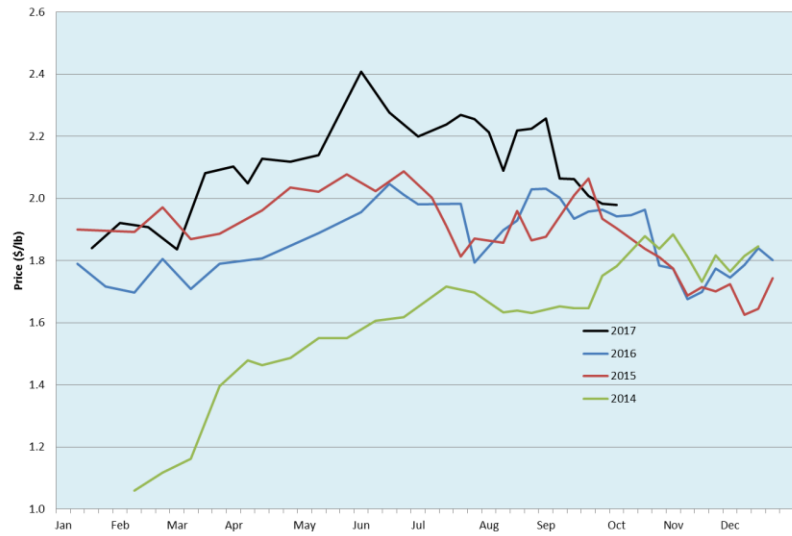

Trends* in auction price for heavy lambs in Alberta