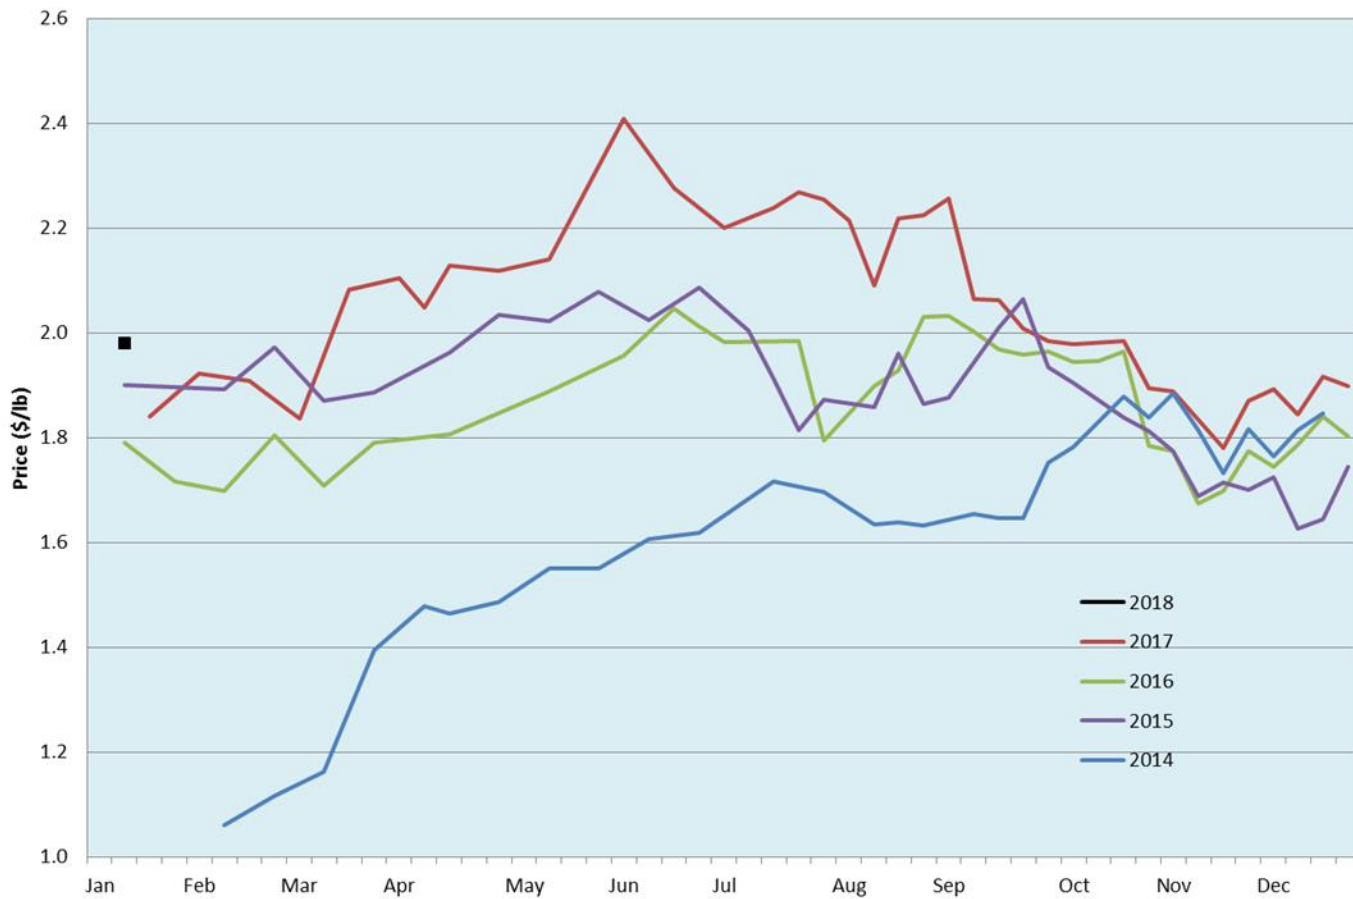

Trends* in auction price for heavy lambs in Alberta

*Due to differences among auctions, prices are reported as 'trends' rather than averages.
This graph is updated on weeks with two or more markets reporting prices.