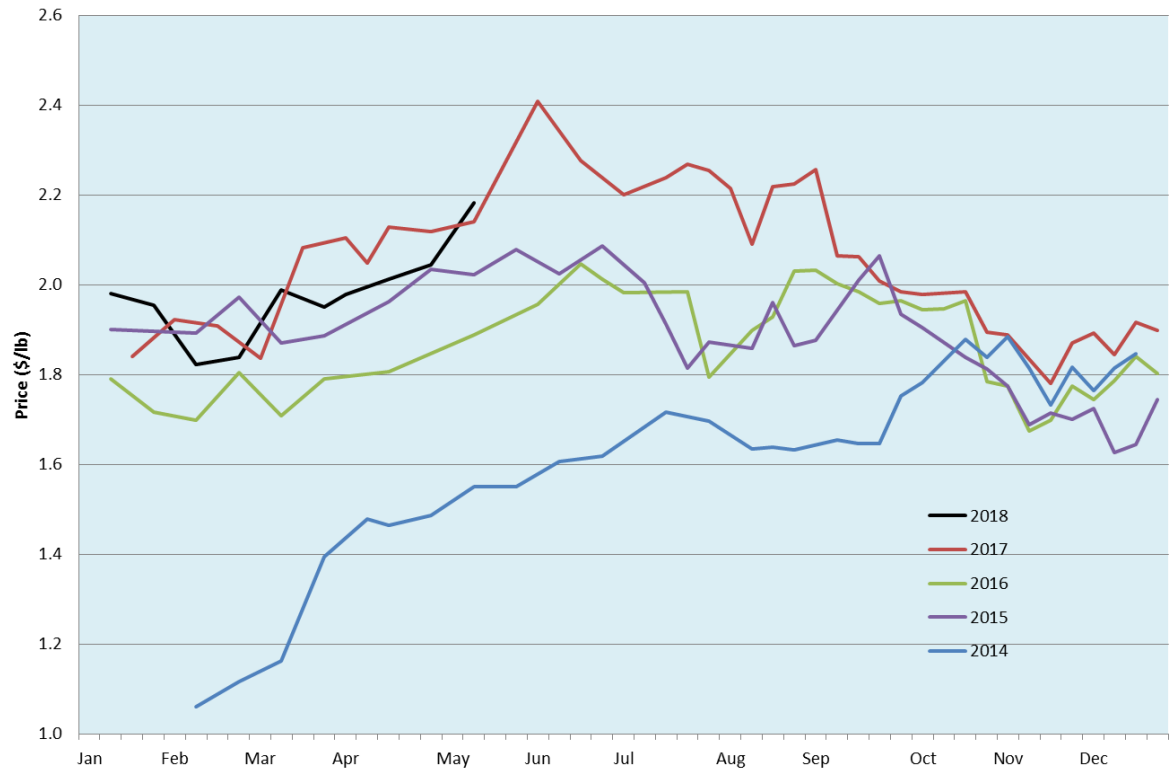

Trends* in auction price for heavy lambs in Alberta

*Due to differences among auctions, prices are reported as 'trends' rather than averages. This graph is updated on weeks with two or more markets reporting prices.