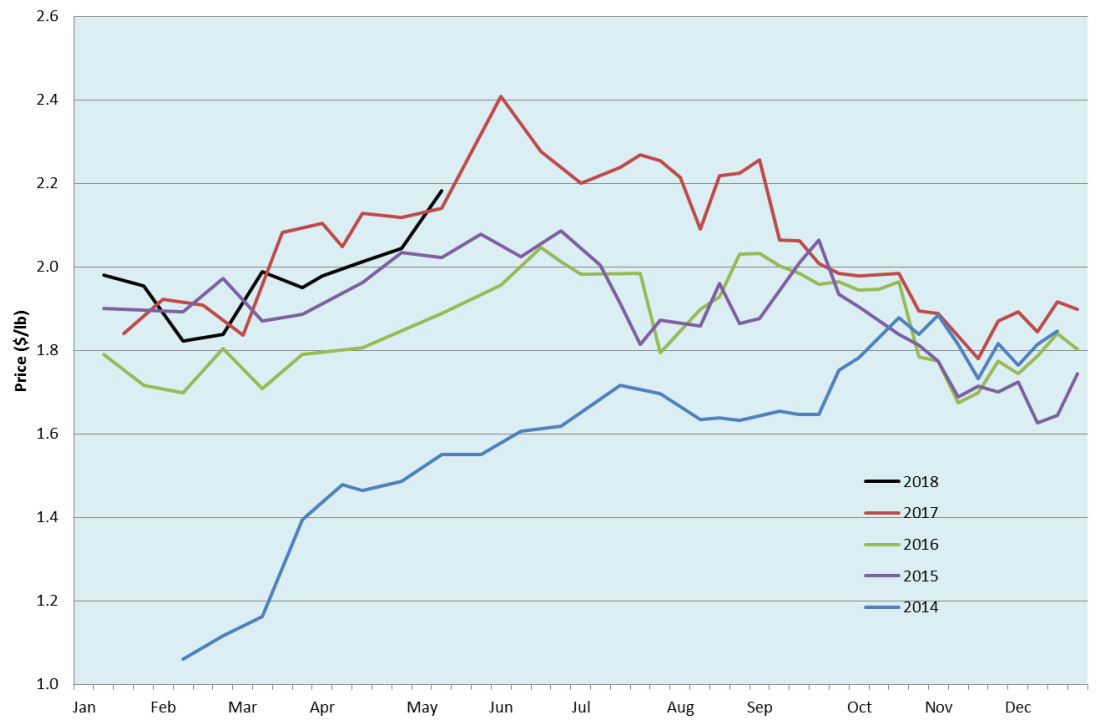

Trends* in auction price for heavy lambs in Alberta

*Due to differences among auctions, prices are reported as 'trends' rather than averages.
This graph is updated on weeks with two or more markets reporting prices.