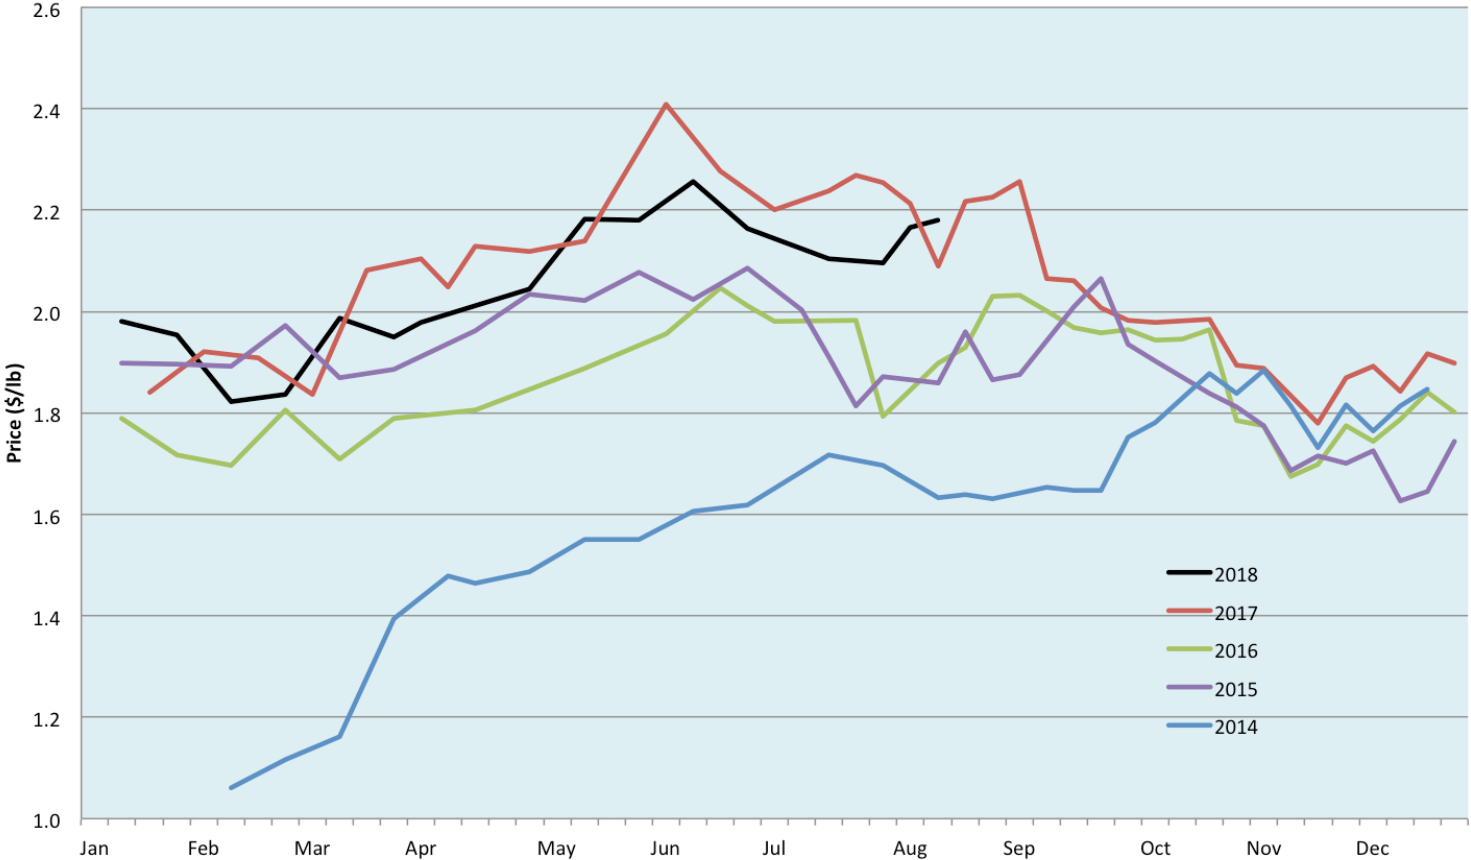

Trends* in auction price for heavy lambs in Alberta

*Due to differences among auctions, prices are reported as 'trends' rather than averages. This graph is updated on weeks with two or more markets reporting prices.