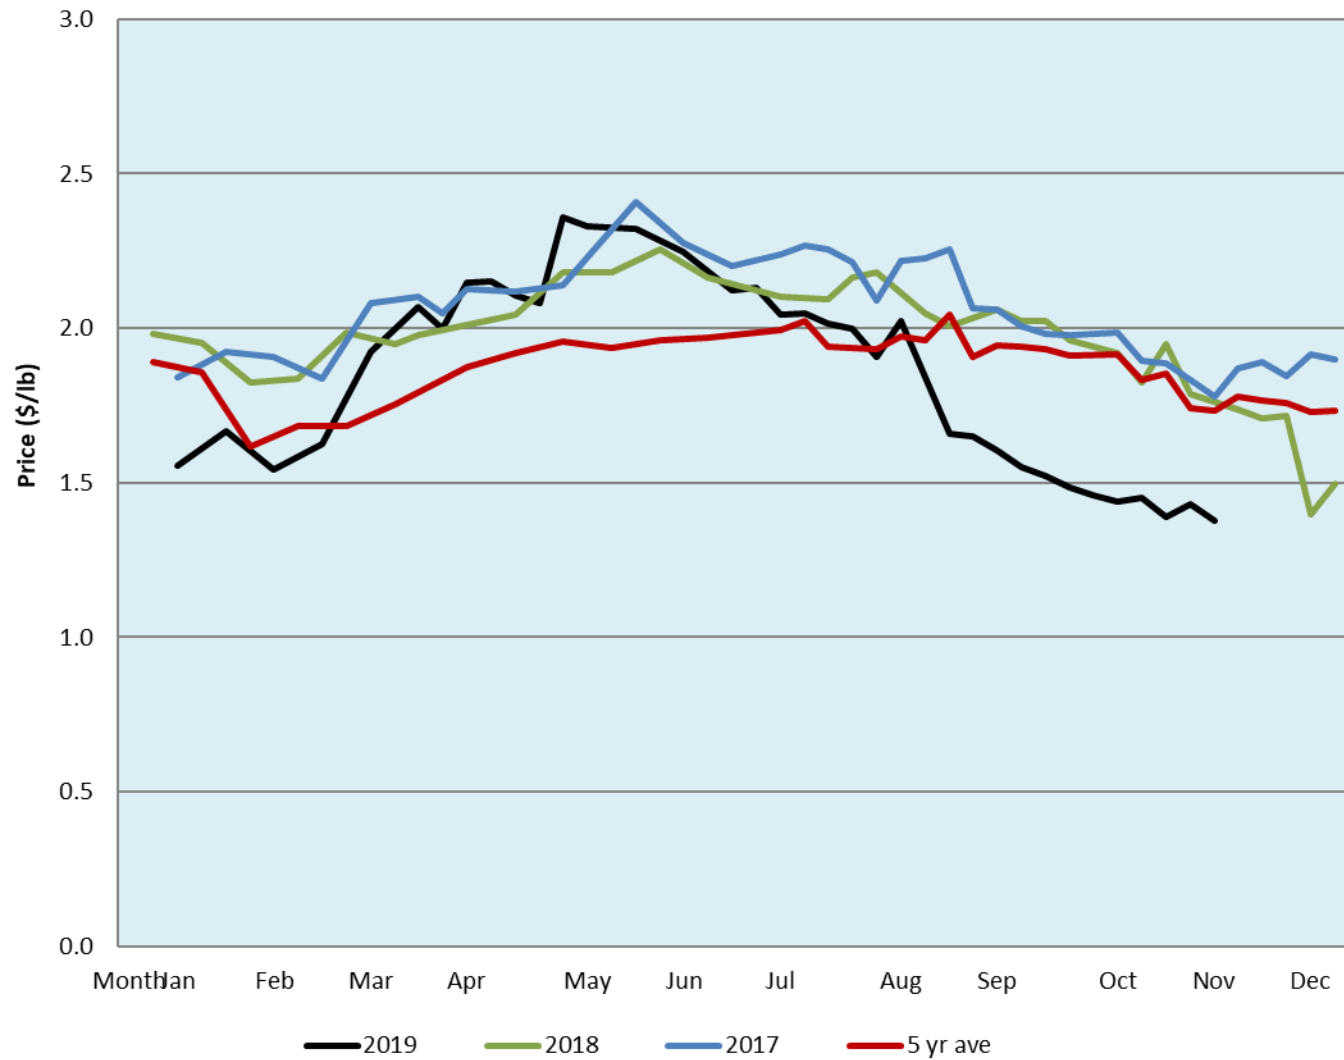

Trends* in auction price for heavy lambs in Alberta

*Due to differences among auctions, prices are reported as 'trends' rather than averages. This graph is updated on weeks with two or more markets reporting prices.