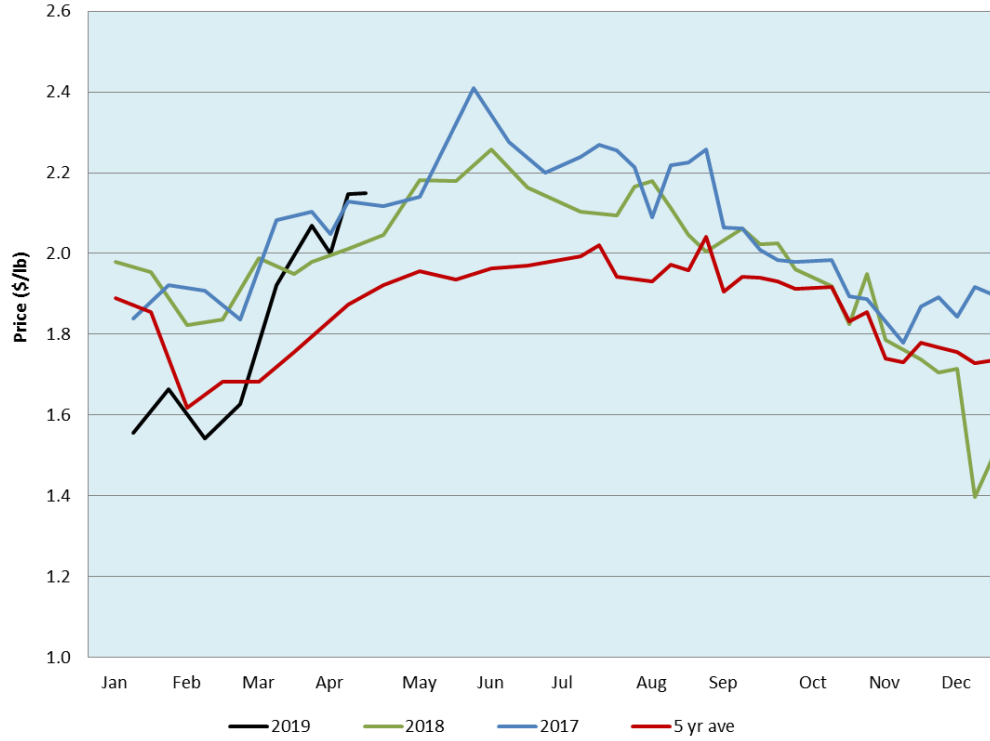

Please contact Alberta Lamb Producers (403-948-1522) if you would like to discontinue this service or have any other comments – thank you.

Alberta Live Animal Markets: Visit individual market websites for more information about applicable auction fees and upcoming sales

Date	Sale	Lambs ($/lb)		Lambs ($/lb)		Lambs ($/lb)		Sheep($/lb): Bred ewes $/hd		Head
		Weight (lbs)	low - high	Weight (lbs)	low - high	Weight (lbs)	low - high		low - high	
15-Apr-19	Beaver Hill www.beaverhillauctions.com	0-54: wool	2.20 - 2.87	70-85: wool	2.40 - 2.91	86-105:wool	2.27 - 2.72	Ewes: wool	0.95 - 1.64	1646
		0-54: hair	2.00 - 2.70			86-105:hair	2.25 - 2.40	Ewes: hair	0.90 - 1.35	
		55-69: wool	2.40 - 2.87	70-85: hair	2.25 - 2.75	106+:wool	2.20 - 2.35	Rams: wool	1.02 - 1.49	
		55-69: hair	2.30 - 2.70			106+:hair	1.80 - 2.20	Rams: hair	1.00 - 1.19	
						Bred Ewes	210 - 320			
						Ewe&Lamb(s)	210 - 330			
16-Apr-19	VJV Westlock www.vjvauction.com	0-69: wool	2.37 - 2.80	70-85: wool	2.32 - 2.70	86-105: wool	2.10 - 2.32	Ewes: wool	0.70 - 1.15	264
						86-105: hair	1.90 - 2.10	Ewes: hair	0.70 - 1.00	
		0-69: hair	- - -	70-85: hair	2.10 - 2.50	106+: wool	2.00 - 2.10	Rams: wool	0.95 - 1.20	
						106+: hair	- - -	Rams: hair	1.00 - 1.20	
						Bred Ewes:wool	175 - 200			
						Ewe&Lamb:hair	- - -			
16-Apr-19	Olds Auction www.oldsauktion.com	30-50	2.00 - 2.50	70-80	2.50 - 2.70	90-100	2.30 - 2.50	Ewes	0.90 - 1.20	241
		50-60	2.50 - 2.70	80-90	2.50 - 2.70	100-110	2.20 - 2.50	Rams	0.90 - 1.20	
		60-70	2.50 - 2.70			110+	1.90 - 2.00	Bred Ewes	- - -	
13-Apr-19	Picture Butte www.picturebutteauction.ca					Feeder	2.24 - 2.45	Slaughter Ewes	1.00 - 1.18	-
						Slaughter	2.18 - 2.27	Feeder Ewes	1.27 - 1.34	
								Ewe&lamb(s)	- - -	
								Bred ewes	- - -	
								Rams	- - -	

Ontario Live Animal Markets

15-Apr-19	OSI www.ontariosheep.org	0-50	3.30 - 3.90	65-80	3.07 - 3.80	95-110	2.98 - 3.00	Sheep	1.02 - 1.57	1603
		50-64	3.36 - 4.15	80-95	2.93 - 3.25	110+	2.90 - 2.90			
16-Apr-19	OLEX www.ontariosheep.org	0-50	3.35 - 4.55	65-79	3.15 - 3.73	95-109	2.80 - 3.35	Sheep	0.95 - 1.53	2246
		50-64	3.48 - 4.05	80-94	3.13 - 3.43	110+	2.50 - 3.35			
15-Apr-19	Embrun www.ontariosheep.org	0-50	3.05 - 3.95	65-79	3.15 - 3.60	95-109	1.60 - 3.00	Sheep	0.89 - 1.55	414
		50-64	3.15 - 3.60	80-94	2.95 - 3.27	110+	2.50 - 3.02			
11-Apr-19	Brussels www.ontariosheep.org	0-50	3.00 - 4.00	65-79	2.90 - 3.63	95-109	2.67 - 3.04	Sheep	0.75 - 1.00	1187
		50-64	3.53 - 3.96	80-94	2.92 - 3.29	110+	2.10 - 2.71			

Alberta Lamb Producers does not endorse individual markets or verify prices provided.

Trends* in auction price for heavy lambs in Alberta

*Due to differences among auctions, prices are reported as 'trends' rather than averages.
This graph is updated on weeks with two or more markets reporting prices.