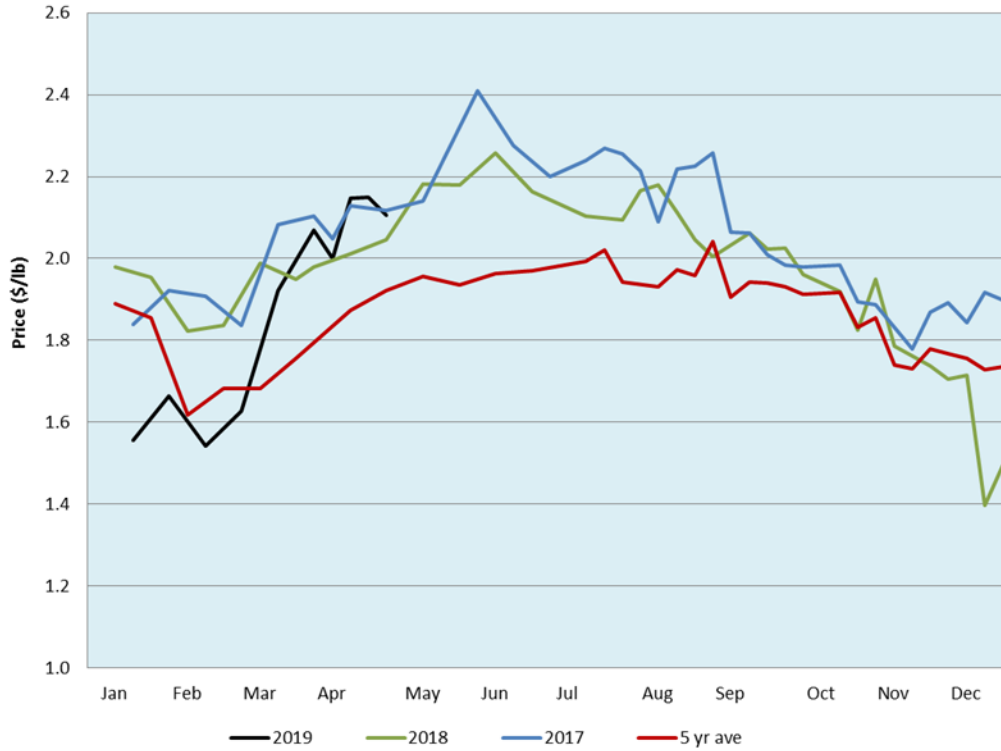

Alberta Live Animal Markets: Visit individual market websites for more information about applicable auction fees and upcoming sales

Date	Sale	Lambs ($/lb)		Lambs ($/lb)		Lambs ($/lb)		Sheep($/lb): Bred ewes $/hd		Head	
		Weight (lbs)	low - high	Weight (lbs)	low - high	Weight (lbs)	low - high		low - high		
22-Apr-19	Beaver Hill www.beaverhillauctions.com	0-54: wool	- - -	70-85: wool	- - -	86-105:wool	- - -	Ewes: wool	- - -	-	
		0-54: hair	- - -			86-105:hair	- - -	Ewes: hair	- - -		
		55-69: wool	- - -	70-85: hair	- - -	106+:wool	- - -	Rams: wool	- - -		
		55-69: hair	- - -			106+:hair	- - -	Rams: hair	- - -		
No sale this week	VJV Westlock www.vjvauction.com	0-69: wool	- - -	70-85: wool	- - -	86-105: wool	- - -	Ewes: wool	- - -		-
						86-105: hair	- - -	Rams: wool	- - -		
		0-69: hair	- - -	70-85: hair	- - -	106+: wool	- - -	Rams: hair	- - -		
						106+: hair	- - -	Bred Ewes:wool	- - -		
23-Apr-19	Olds Auction www.oldsauction.com	30-50	2.00 - 2.50	70-80	2.50 - 2.70	90-100	2.30 - 2.50	Ewes	0.85 - 1.20	108 (incl.goats)	
		50-60	2.50 - 2.70	80-90	2.50 - 2.70	100-110	2.20 - 2.50	Rams	0.90 - 1.10		
		60-70	2.50 - 2.70			110+	1.90 - 2.00	Bred Ewes	- - -		
20-Apr-19	Picture Butte www.picturebutteauction.ca					Feeder	3.06 - 3.83	Slaughter Ewes	0.93 - 1.00	-	
						Slaughter	2.24 - 2.28	Feeder Ewes	1.35 - 1.56		
								Ewe&lamb(s)	- - -		
								Bred ewes	- - -		
							Rams	- - -			

Ontario Live Animal Markets

23-Apr-19	OSI www.ontariosheep.org	0-50	3.75 - 4.16	65-80	3.39 - 3.90	95-110	1.68 - 3.27	Sheep	1.08 - 1.58	1446
		50-64	- - 4.36	80-95	2.90 - 3.33	110+	2.03 - 2.93			
23-Apr-19	OLEX www.ontariosheep.org	0-50	4.20 - 4.58	65-79	3.10 - 3.75	95-109	2.55 - 3.04	Sheep	1.00 - 1.40	1908
		50-64	3.50 - 4.41	80-94	2.78 - 3.13	110+	2.33 - 2.80			
22-Apr-19	Embrun www.ontariosheep.org	0-50	3.50 - 3.75	65-79	3.22 - 3.65	95-109	2.17 - 3.40	Sheep	1.02 - 1.65	341
		50-64	2.90 - 3.75	80-94	3.05 - 3.55	110+	1.45 - 2.75			
18-Apr-19	Brussels www.ontariosheep.org	0-50	4.12 - 4.40	65-79	3.50 - 4.20	95-109	3.15 - 3.26	Sheep	0.99 - 1.21	647
		50-64	3.95 - 4.25	80-94	3.15 - 3.34	110+	- - -			

Alberta Lamb Producers does not endorse individual markets or verify prices provided.

Trends* in auction price for heavy lambs in Alberta

*Due to differences among auctions, prices are reported as 'trends' rather than averages.
This graph is updated on weeks with two or more markets reporting prices.