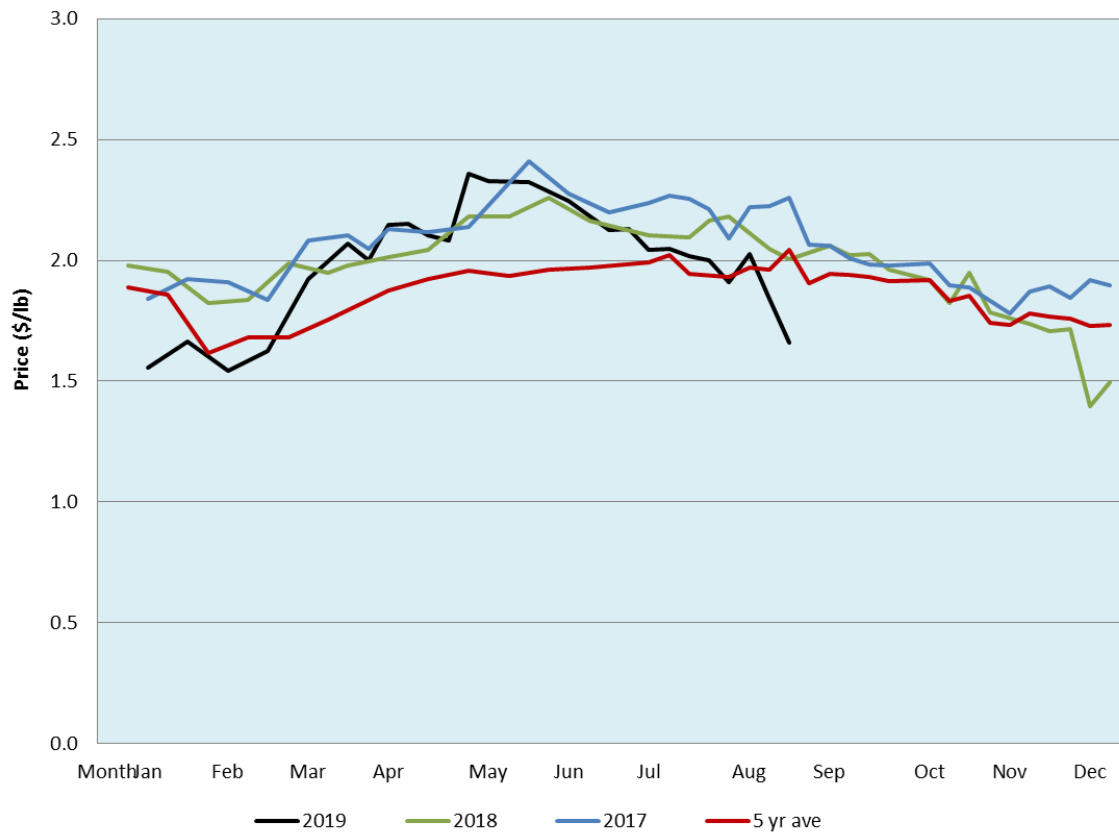

Please contact Alberta Lamb Producers (403-948-1522) if you would like to discontinue this service or have any other comments – thank you.

Alberta Live Animal Markets: Visit individual market websites for more information about applicable auction fees and upcoming sales

Date	Sale	Lambs ($/lb)		Lambs ($/lb)		Lambs ($/lb)		Sheep($/lb): Bred ewes $/hd		Head
		Weight (lbs)	low - high	Weight (lbs)	low - high	Weight (lbs)	low - high		low - high	
Not Available	Beaver Hill www.beaverhillauctions.com	0-54: wool	- - -	70-85: wool	- - -	86-105:wool	- - -	Ewes: wool	- - -	-
		0-54: hair	- - -			86-105:hair	- - -	Ewes: hair	- - -	
		55-69: wool	- - -	70-85: hair	- - -	106+:wool	- - -	Rams: wool	- - -	
		55-69: hair	- - -			106+:hair	- - -	Rams: hair	- - -	
								Bred Ewes	- - -	
						Ewe&Lamb(s)	- - -			
No sale this week	VJV Westlock www.vjvauction.com	0-69: wool	- - -	70-85: wool	- - -	86-105: wool	- - -	Ewes: wool	- - -	-
						86-105: hair	- - -	Ewes: hair	- - -	
		0-69: hair	- - -	70-85: hair	- - -	106+: wool	- - -	Rams: wool	- - -	
						106+: hair	- - -	Rams: hair	- - -	
								Bred Ewes:wool	- - -	
								Ewe&Lamb:hair	- - -	
20-Aug-19	Olds Auction www.oldsauction.com	30-50	1.00 - 2.00	70-80	1.60 - 1.85	90-100	1.50 - 1.80	Ewes	0.90 - 1.20	298 (incl.goats)
		50-60	1.30 - 2.00	80-90	1.50 - 1.80	100-110	1.50 - 1.70	Rams	0.90 - 1.10	
		60-70	1.50 - 2.00			110+	1.60 - 1.70	Bred Ewes	- - -	
24-Aug-19	Picture Butte www.picturebutteauction.ca					Feeder	1.69 - 1.88	Slaughter Ewes	- - -	-
						Slaughter	1.63 - 1.70	Feeder Ewes	- - -	
								Ewe&lamb(s)	- - -	
								Bred ewes	- - -	
								Rams	- - -	

Ontario Live Animal Markets

26-Aug-19	OSI www.ontariosheep.org	0-50	2.30 - 2.75	65-80	2.13 - 2.49	95-110	2.15 - 2.30	Sheep	1.10 - 1.73	1260
		50-64	1.55 - 2.50	80-95	2.20 - 2.40	110+	1.60 - 2.01			
27-Aug-19	OLEX www.ontariosheep.org	0-50	2.48 - 2.93	65-79	2.09 - 2.65	95-109	2.05 - 2.34	Sheep	1.28 - 1.50	2236
		50-64	2.28 - 2.70	80-94	1.94 - 2.21	110+	2.13 - 2.25			
26-Aug-19	Embrun www.ontariosheep.org	0-50	2.05 - 2.60	65-79	2.55 - 2.65	95-109	2.40 - 2.70	Sheep	1.10 - 1.37	254
		50-64	2.35 - 2.67	80-94	2.40 - 2.60	110+	2.35 - 2.40			
22-Aug-19	Brussels www.ontariosheep.org	0-50	2.35 - 2.60	65-79	2.26 - 2.46	95-109	2.16 - 2.30	Sheep	0.91 - 1.45	303
		50-64	2.27 - 2.46	80-94	2.09 - 2.20	110+	1.28 - 2.07			

Alberta Lamb Producers does not endorse individual markets or verify prices provided.

Trends* in auction price for heavy lambs in Alberta

*Due to differences among auctions, prices are reported as 'trends' rather than averages.
This graph is updated on weeks with two or more markets reporting prices.