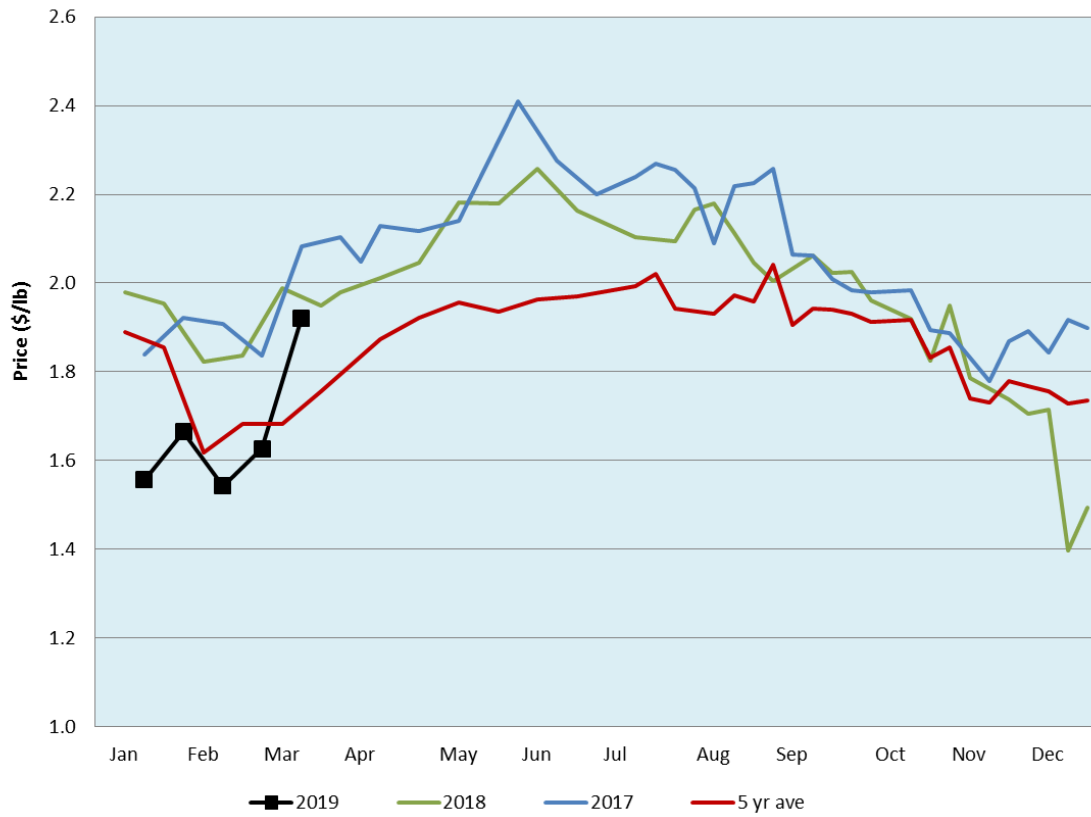

Please contact Alberta Lamb Producers (403-948-1522) if you would like to discontinue this service or have any other comments – thank you.

Alberta Live Animal Markets: Visit individual market websites for more information about applicable auction fees and upcoming sales

Date	Sale	Lambs ($/lb)		Lambs ($/lb)		Lambs ($/lb)		Sheep($/lb): Bred ewes $/hd		Head
		Weight (lbs)	low - high	Weight (lbs)	low - high	Weight (lbs)	low - high		low - high	
11-Mar-19	Beaver Hill www.beaverhillauctions.com	0-54: wool	2.20 - 2.45	70-85: wool	2.25 - 2.55	86-105:wool	1.90 - 2.35	Ewes: wool	1.25 - 1.50	677
		0-54: hair	1.80 - 2.10			86-105:hair	1.70 - 2.15	Ewes: hair	1.22 - 1.40	
		55-69: wool	2.30 - 2.65	70-85: hair	2.20 - 2.60	106+:wool	1.83 - 2.00	Rams: wool	1.15 - 1.49	
		55-69: hair	2.20 - 2.50			106+:hair	1.70 - 1.97	Rams: hair	1.35 - 1.61	
								Bred Ewes	200 - 260	
						Ewe&Lamb(s)	- - -			
No sale this week	VJV Westlock www.vjvauction.com	0-69: wool	- - -	70-85: wool	- - -	86-105: wool	- - -	Ewes: wool	- - -	-
						86-105: hair	- - -	Ewes: hair	- - -	
		0-69: hair	- - -	70-85: hair	- - -	106+: wool	- - -	Rams: wool	- - -	
						106+: hair	- - -	Rams: hair	- - -	
								Bred Ewes:wool	- - -	
								Ewe&Lamb:hair	- - -	
12-Mar-19	Olds Auction www.oldsauction.com	30-50	2.20 - 2.40	70-80	2.30 - 2.40	90-100	2.20 - 2.30	Ewes	1.00 - 1.20	142 (incl.goats)
		50-60	2.30 - 2.40	80-90	2.30 - 2.40	100-110	2.00 - 2.20	Rams	1.00 - 1.10	
		60-70	2.30 - 2.40			110+	1.90 - 2.10	Bred Ewes	- - -	
9-Mar-19	Picture Butte www.picturebutteauction.ca					Feeder	2.02 - 2.06	Slaughter Ewes	1.05 - 1.10	-
						Slaughter	1.84 - 1.86	Feeder Ewes	- - -	
								Ewe&lamb(s)	- - -	
								Bred ewes	- - -	
								Rams	1.06 - 1.10	

Ontario Live Animal Markets

11-Mar-19	OSI www.ontariosheep.org	0-50	2.45 - 3.85	65-80	2.80 - 3.40	95-110	2.59 - 2.71	Sheep	1.66 - 2.20	877
		50-64	3.43 - 3.88	80-95	2.63 - 3.15	110+	2.20 - 2.66			
12-Mar-19	OLEX www.ontariosheep.org	0-50	3.80 - 4.45	65-79	3.30 - 3.73	95-109	2.48 - 2.85	Sheep	1.20 - 1.75	1670
		50-64	3.95 - 4.18	80-94	2.90 - 3.43	110+	2.13 - 2.65			
11-Mar-19	Embrun www.ontariosheep.org	0-50	3.30 - 3.30	65-79	3.22 - 3.50	95-109	2.97 - 3.10	Sheep	1.65 - 2.00	277
		50-64	1.65 - 3.65	80-94	3.30 - 3.52	110+	2.98 - 3.55			
7-Mar-19	Brussels www.ontariosheep.org	0-50	- - -	65-79	2.95 - 3.42	95-109	2.60 - 2.82	Sheep	1.37 - 1.87	236
		50-64	3.20 - 3.97	80-94	2.92 - 3.10	110+	2.50 - 2.64			

Alberta Lamb Producers does not endorse individual markets or verify prices provided.

Trends* in auction price for heavy lambs in Alberta

*Due to differences among auctions, prices are reported as 'trends' rather than averages.
This graph is updated on weeks with two or more markets reporting prices.