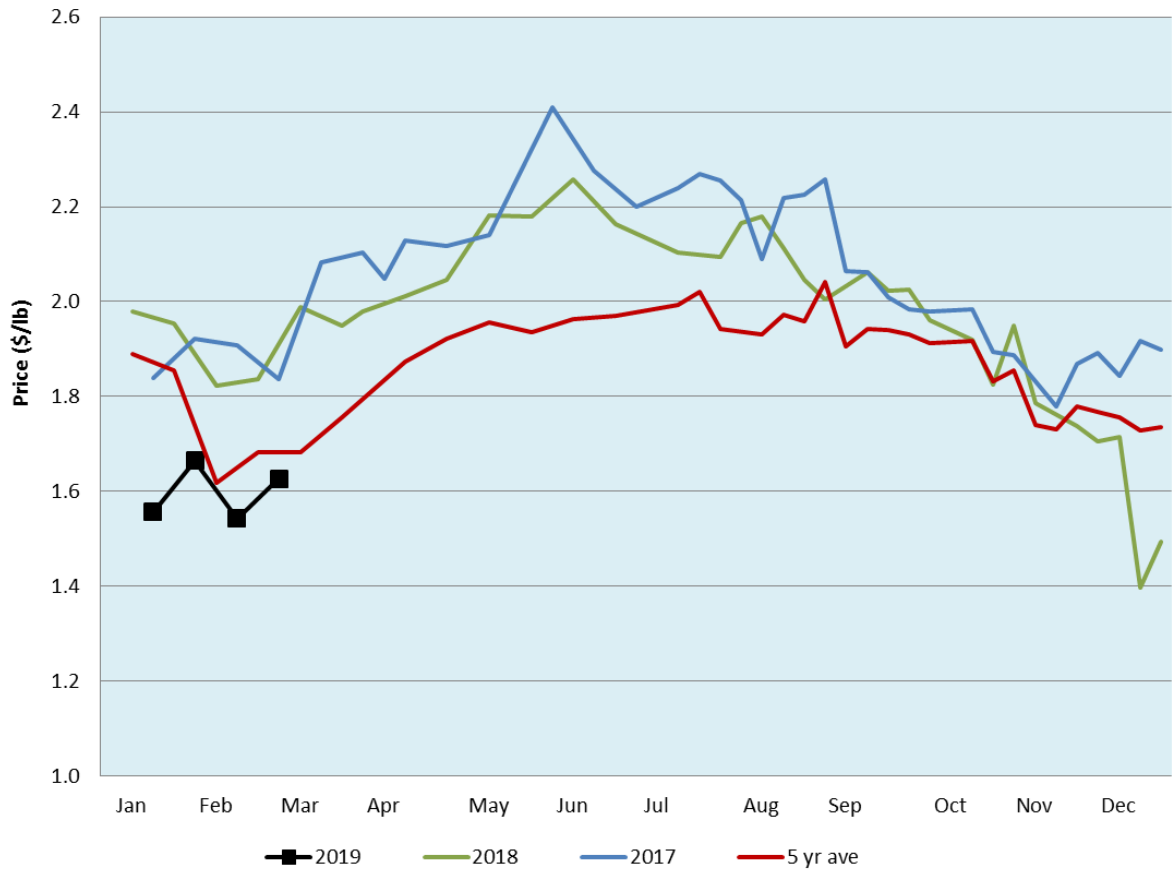

Trends* in auction price for heavy lambs in Alberta

*Due to differences among auctions, prices are reported as 'trends' rather than averages.
This graph is updated on weeks with two or more markets reporting prices.