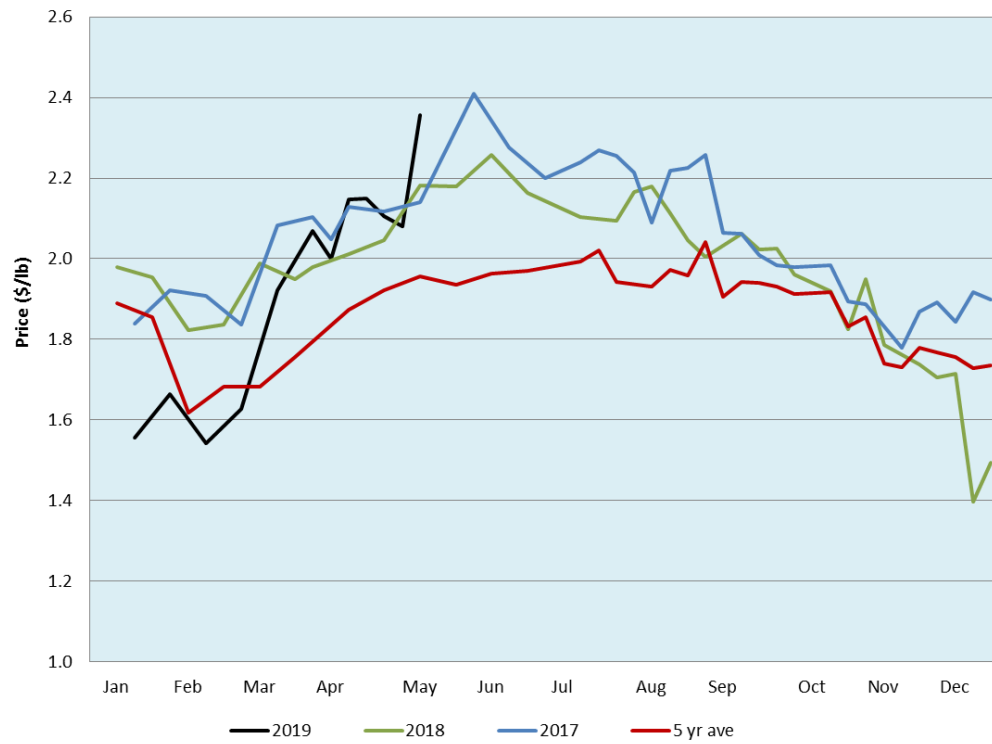

Alberta Live Animal Markets: Visit individual market websites for more information about applicable auction fees and upcoming sales

Date	Sale	Lambs ($/lb)		Lambs ($/lb)		Lambs ($/lb)		Sheep($/lb): Bred ewes $/hd		Head
		Weight (lbs)	low - high	Weight (lbs)	low - high	Weight (lbs)	low - high		low - high	
No sale this week	Beaver Hill www.beaverhillauctions.com	0-54: wool	- - -	70-85: wool	- - -	86-105:wool	- - -	Ewes: wool	- - -	-
		0-54: hair	- - -			86-105:hair	- - -	Ewes: hair	- - -	
		55-69: wool	- - -	70-85: hair	- - -	106+:wool	- - -	Rams: wool	- - -	
		55-69: hair	- - -			106+:hair	- - -	Rams: hair	- - -	
						Bred Ewes	- - -			
						Ewe&Lamb(s)	- - -			
No sale this week	VJV Westlock www.vjvauction.com	0-69: wool	- - -	70-85: wool	- - -	86-105: wool	- - -	Ewes: wool	- - -	-
						86-105: hair	- - -	Ewes: hair	- - -	
		0-69: hair	- - -	70-85: hair	- - -	106+: wool	- - -	Rams: wool	- - -	
						106+: hair	- - -	Rams: hair	- - -	
						Bred Ewes:wool	- - -			
						Ewe&Lamb:hair	- - -			
7-May-19	Olds Auction www.oldsauction.com	30-50	2.40 - 2.60	70-80	2.70 - 3.00	90-100	2.60 - 2.80	Ewes	0.85 - 1.20	159 (incl.goats)
		50-60	2.60 - 3.00	80-90	2.70 - 3.00	100-110	2.60 - 2.80	Rams	0.85 - 1.25	
		60-70	2.70 - 3.00			110+	2.40 - 2.50	Bred Ewes	- - -	
4-May-19	Picture Butte www.picturebutteauction.ca					Feeder	2.36 - 2.45	Slaughter Ewes	- - -	-
						Slaughter	2.25 - 2.28	Feeder Ewes	- - -	
								Ewe&lamb(s)	- - -	
								Bred ewes	- - -	
								Rams	- - -	

Ontario Live Animal Markets

6-May-19	OSI www.ontariosheep.org	0-50	3.80 - 4.25	65-80	3.53 - 4.27	95-110	3.28 - 3.60	Sheep	1.20 - 1.58	904
		50-64	4.13 - 4.38	80-95	3.50 - 4.20	110+	1.52 - 3.00			
7-May-19	OLEX www.ontariosheep.org	0-50	3.90 - 4.23	65-79	3.88 - 4.10	95-109	3.30 - 3.55	Sheep	1.00 - 1.40	1518
		50-64	3.75 - 4.15	80-94	3.55 - 3.93	110+	2.60 - 3.40			
6-May-19	Embrun www.ontariosheep.org	0-50	3.05 - 4.32	65-79	3.95 - 4.30	95-109	3.65 - 4.05	Sheep	1.05 - 1.50	379
		50-64	4.00 - 4.17	80-94	3.80 - 4.25	110+	2.60 - 3.80			
2-May-19	Brussels www.ontariosheep.org	0-50	4.15 - 4.50	65-79	3.35 - 4.12	95-109	3.18 - 3.55	Sheep	1.10 - 1.40	494
		50-64	3.90 - 4.30	80-94	3.18 - 3.65	110+	2.10 - 3.40			

Alberta Lamb Producers does not endorse individual markets or verify prices provided.

Trends* in auction price for heavy lambs in Alberta

*Due to differences among auctions, prices are reported as 'trends' rather than averages.
This graph is updated on weeks with two or more markets reporting prices.