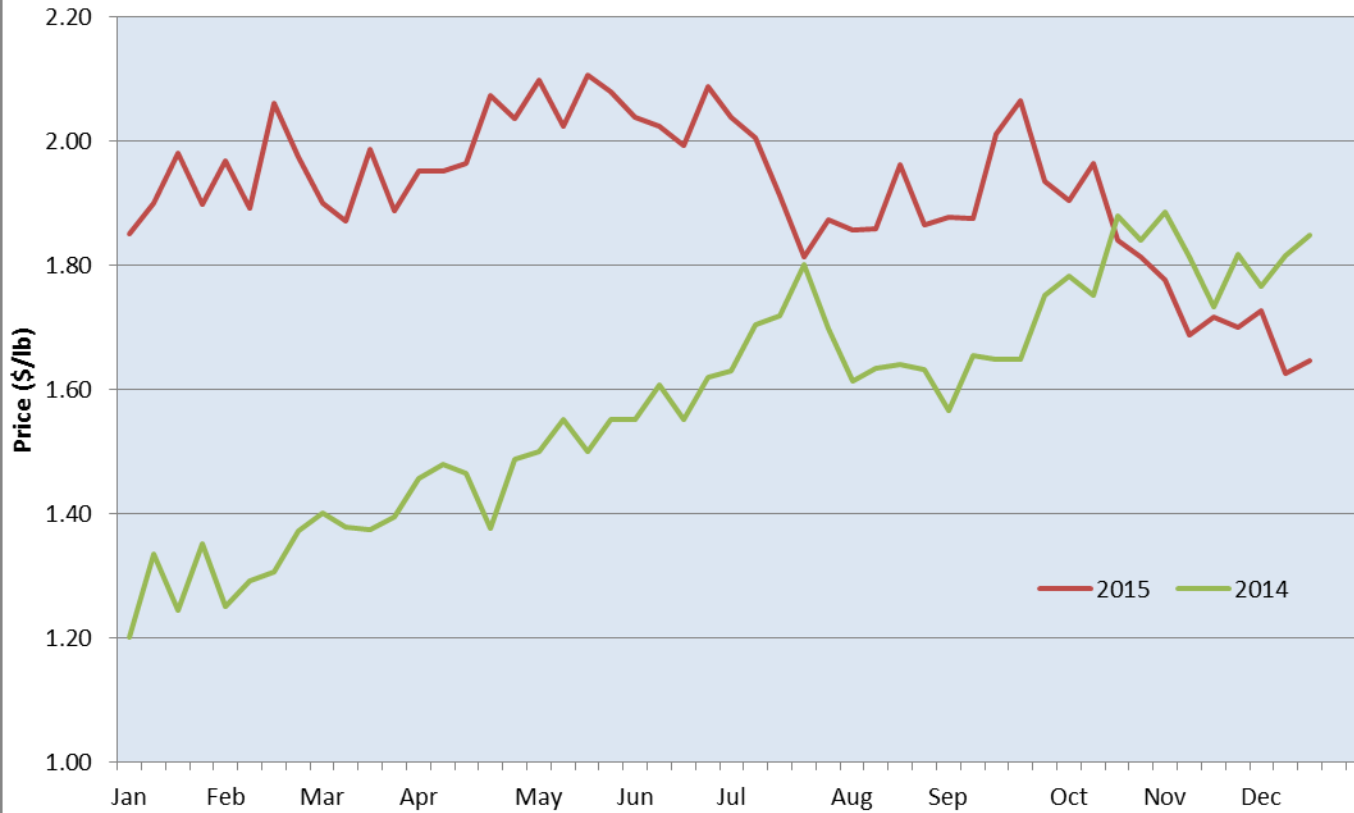

Trends* in auction price of heavy lambs in Alberta

* Due to differences among auctions, prices are reported as 'trends' rather than averages