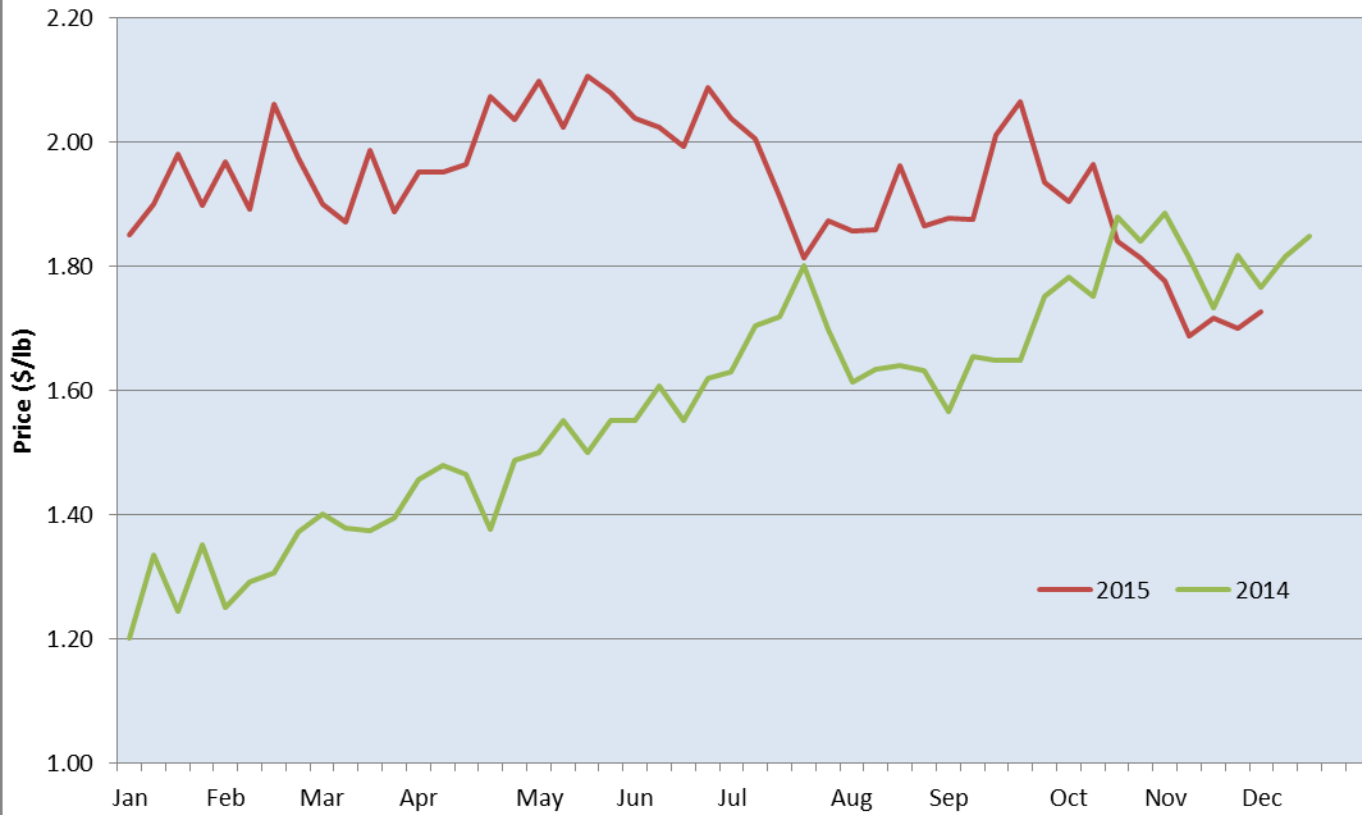

Trends* in auction price of heavy lambs in Alberta

* Due to differences among auctions, prices are reported as 'trends' rather than averages