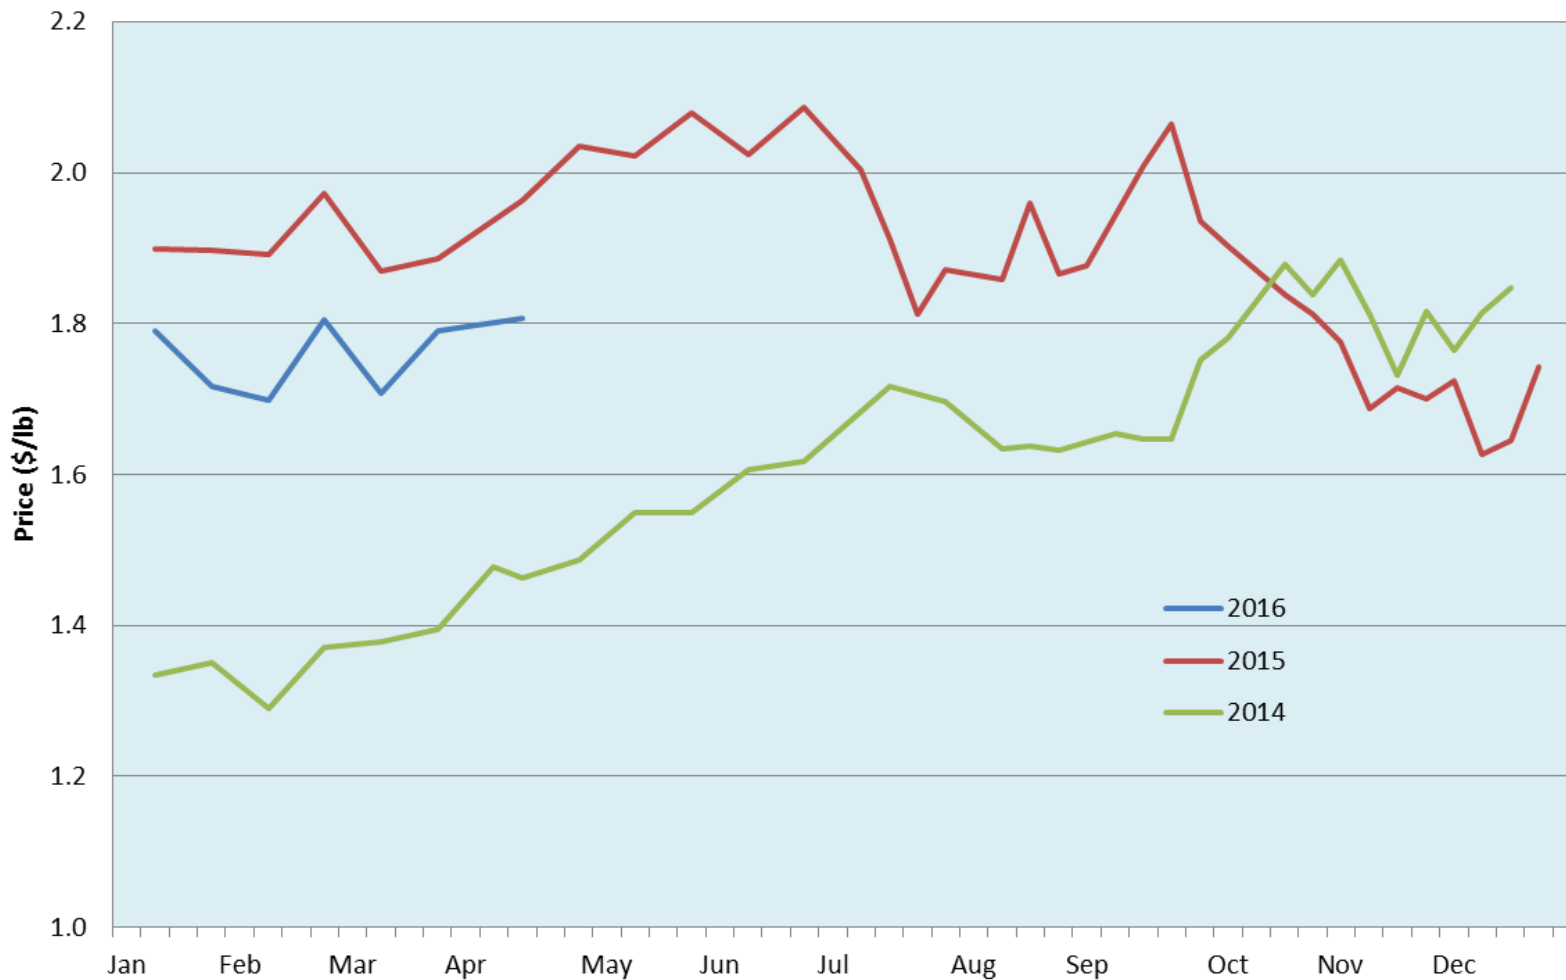

Trends* in auction price for heavy lambs in Alberta

* Due to differences among auctions, prices are reported as 'trends' rather than averages.
Graph is updated only for weeks with three markets reporting prices.