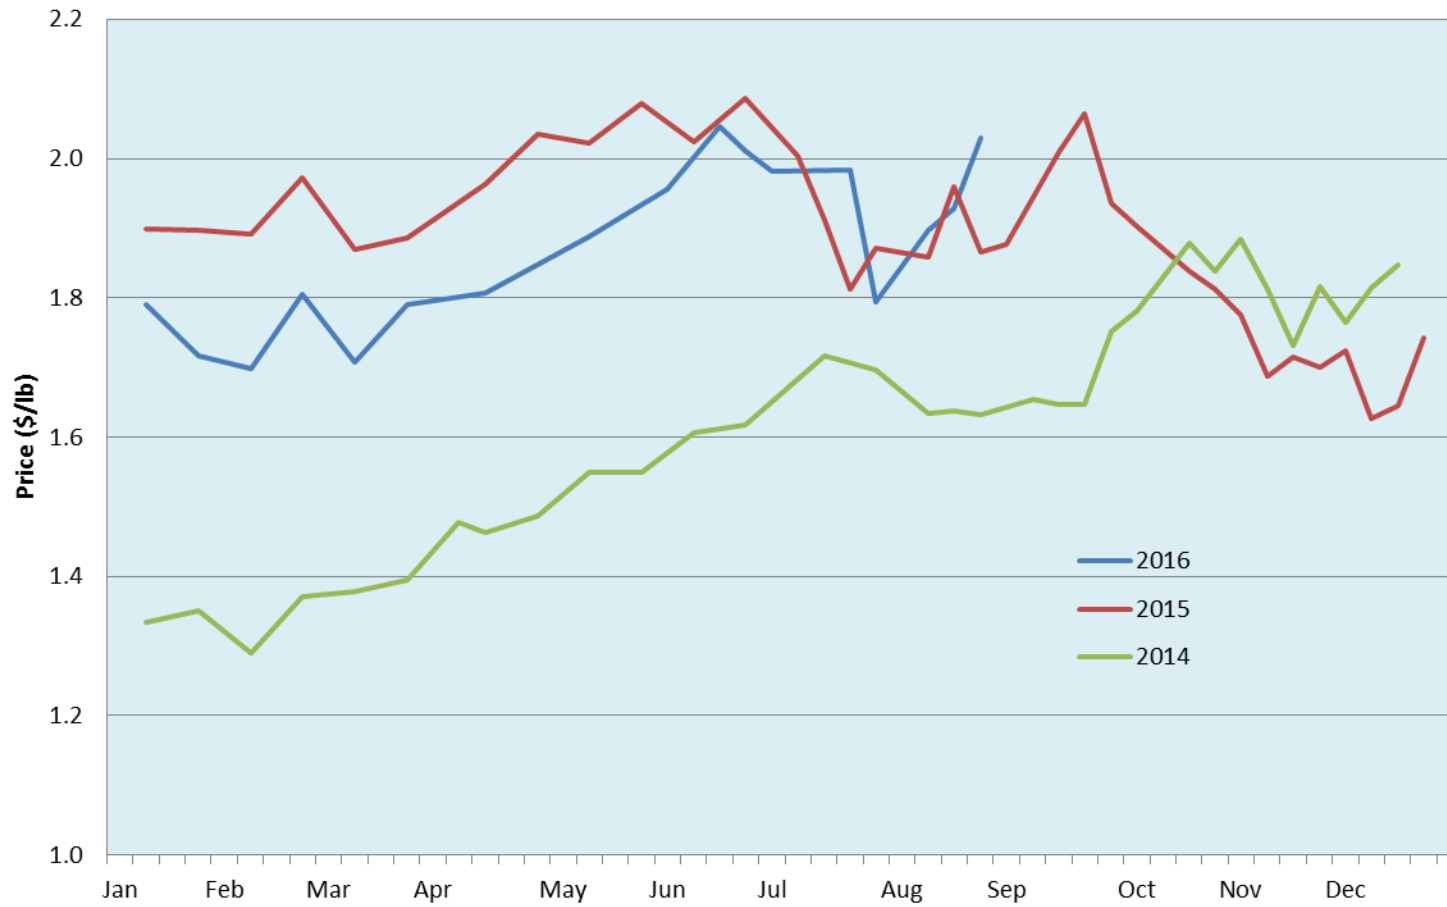

Trends* in auction price for heavy lambs in Alberta

* Due to differences among auctions, prices are reported as 'trends' rather than averages.
Graph is updated only for weeks with three markets reporting prices.