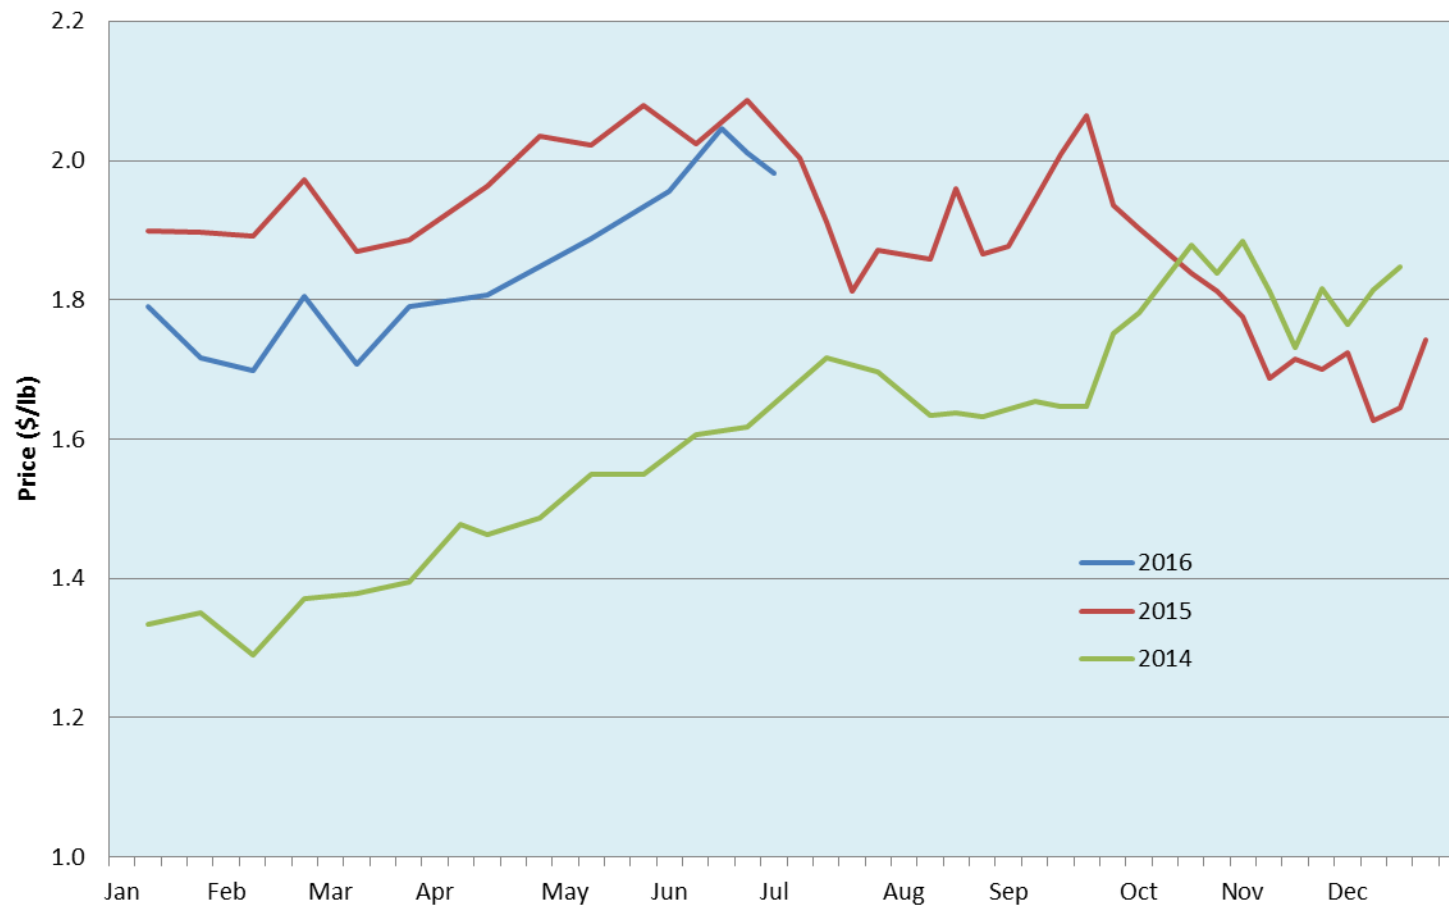

Trends* in auction price for heavy lambs in Alberta

* Due to differences among auctions, prices are reported as 'trends' rather than averages.
Graph is updated only for weeks with three markets reporting prices.