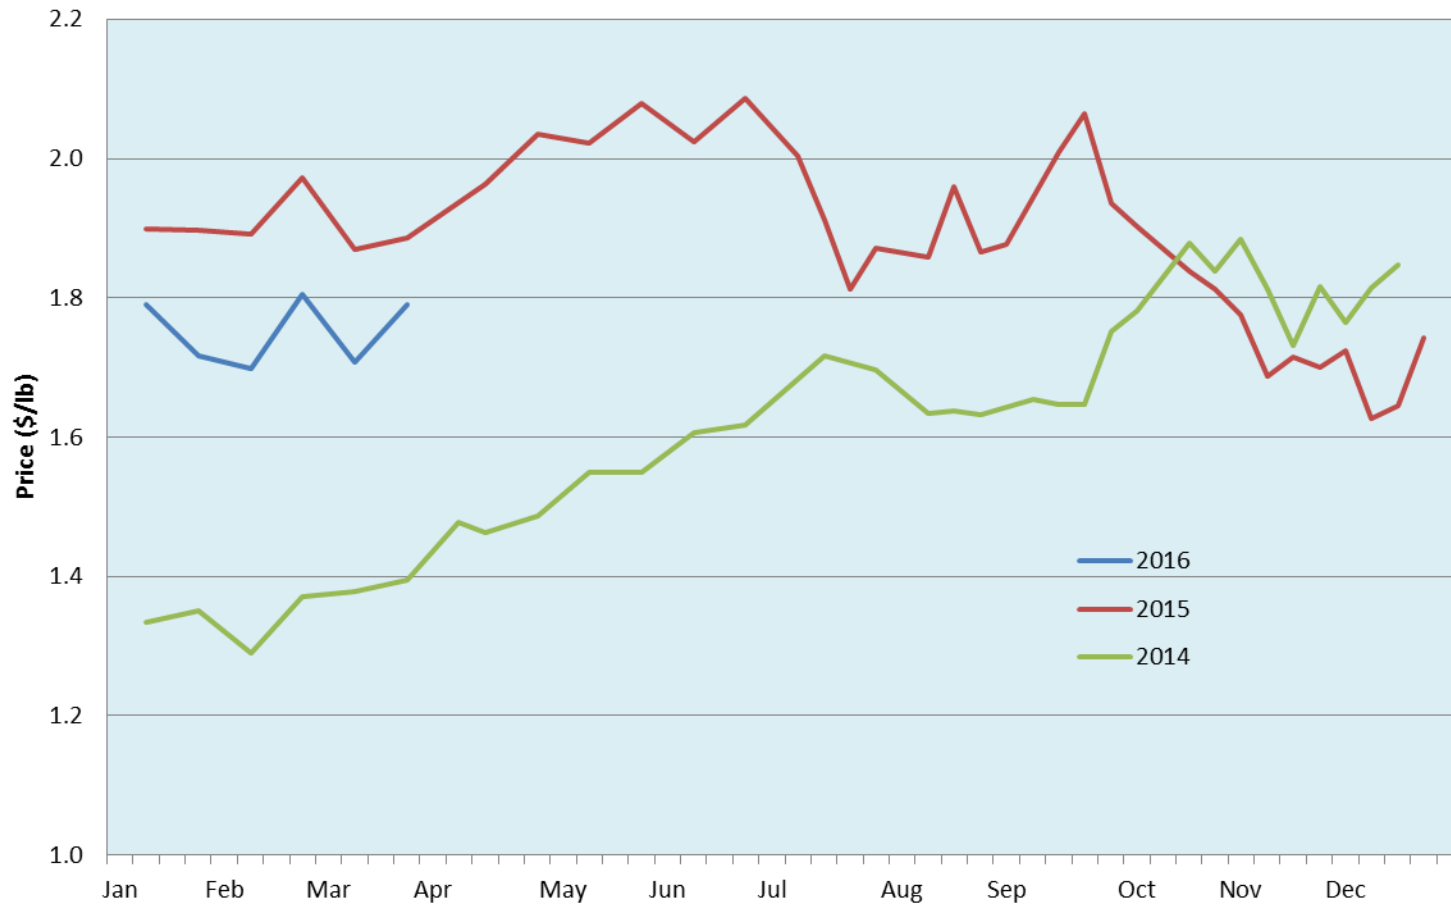

## Trends\* in auction price for heavy lambs in Alberta

\* Due to differences among auctions, prices are reported as 'trends' rather than averages

**Alberta Market Reports:** For a complete listing of buyers and dealers visit [www.ablamb.ca/links/industry\\_contacts.html](http://www.ablamb.ca/links/industry_contacts.html)

**Alberta Live Animal Markets:** Visit market websites for more information about applicable auction fees and upcoming sales

Date	Sale	Lambs (\$/lb)		Lambs (\$/lb)		Lambs (\$/lb)		Sheep(\$/lb): Bred ewes \$/hd		Head
		Weight (lbs)	low - high	Weight (lbs)	low - high	Weight (lbs)	low - high		low - high	
21-Mar-16	Beaver Hill <a href="http://www.beaverhillauctions.com">www.beaverhillauctions.com</a>	0-54: wool	2.25 - 3.15	70-85: wool	2.20 - 2.73	86-105:wool	1.81 - 2.20	Ewes: wool	0.95 - 1.45	1088
		0-54: hair	2.20 - 2.75			86-105:hair	1.88 - 2.19	Ewes: hair	0.97 - 1.75	
		55-69: wool	2.29 - 2.75	70-85: hair	2.21 - 2.65	106+:wool	1.40 - 1.79	Rams: wool	0.95 - 1.45	
		55-69: hair	2.21 - 2.85			106+:hair	1.40 - 1.76	Rams: hair	1.03 - 1.11	
								Bred Ewes	200 - 270	
						Ewe/Lamb(s)	200 - 325			
No sale this week	VJV Westlock <a href="http://www.vjvauction.com">www.vjvauction.com</a>	0-69	- - -	70-85	- - -	86-105	- - -	Ewes	- - -	-
								Rams	- - -	
						106+	- - -	Bred Ewes	- - -	
								Ewe/Lamb(s)	- - -	
22-Mar-16	Olds Auction <a href="http://www.oldsauktion.com">www.oldsauktion.com</a>	30-50	2.80 - 3.10	70-80	2.50 - 2.80	90-100	1.70 - 2.10	Ewes	0.90 - 1.20	515  (incl.goats)
		50-60	2.80 - 3.15	80-90	2.30 - 2.50	100-110	1.50 - 2.00	Rams	0.90 - 1.10	
		60-70	2.80 - 3.00			110+	1.50 - 2.00	Bred Ewes	- - -	
19-Mar-16	Picture Butte <a href="http://www.picturebutteauction.ca">www.picturebutteauction.ca</a>					Feeder	2.28 - 2.49	Slaughter Ewes	0.96 - 1.08	-
						Slaughter	1.97 - 2.08	Feeder Ewes	1.05 - 1.12	
								Bred Ewes	- - -	
								Rams	- - -	