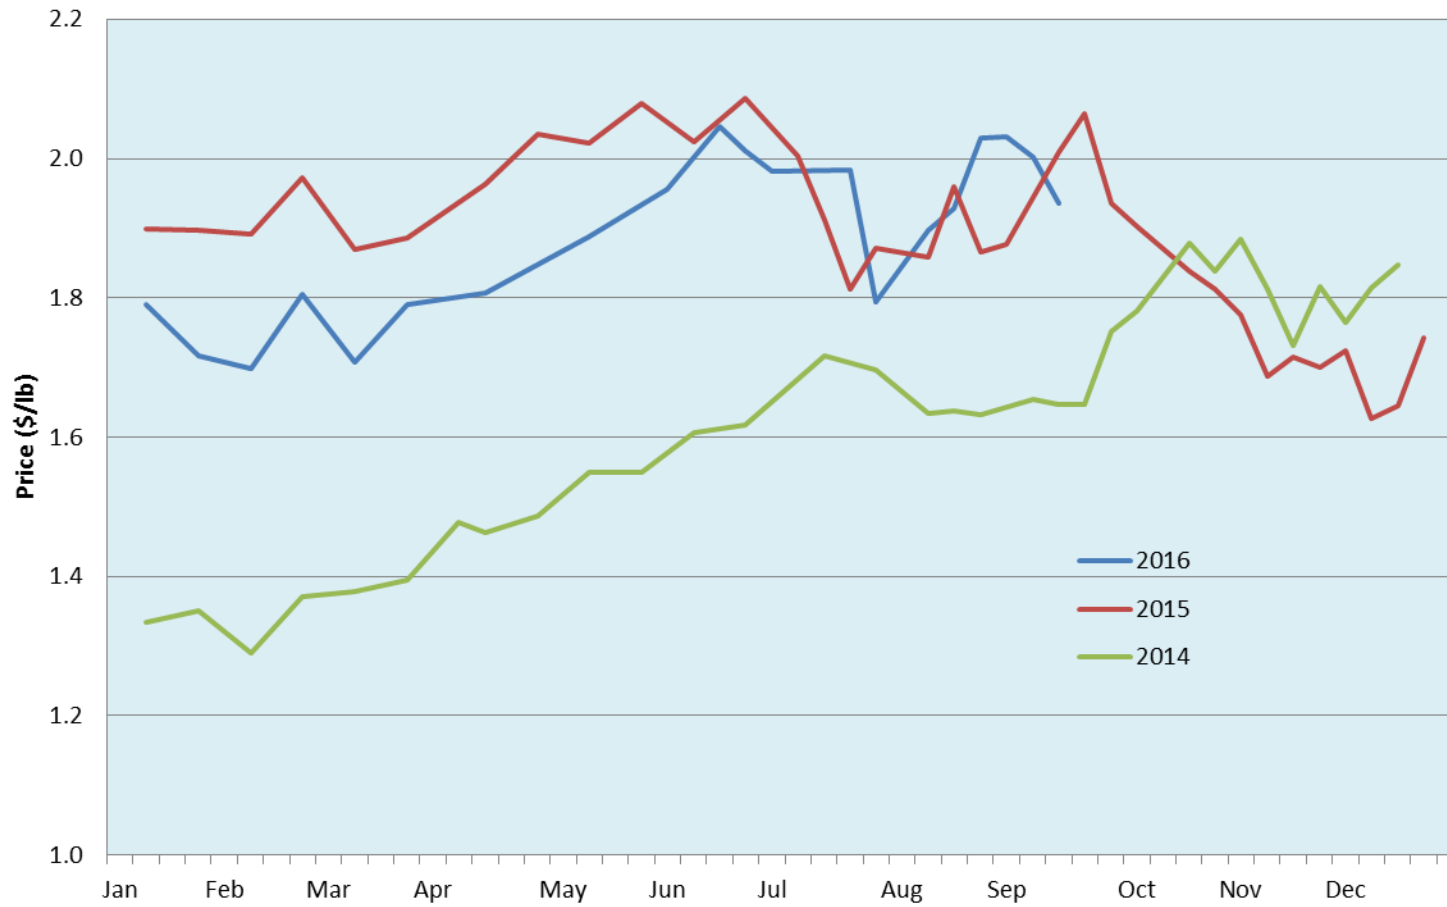

Trends* in auction price for heavy lambs in Alberta

* Due to differences among auctions, prices are reported as 'trends' rather than averages.
Graph is updated only for weeks with three markets reporting prices.