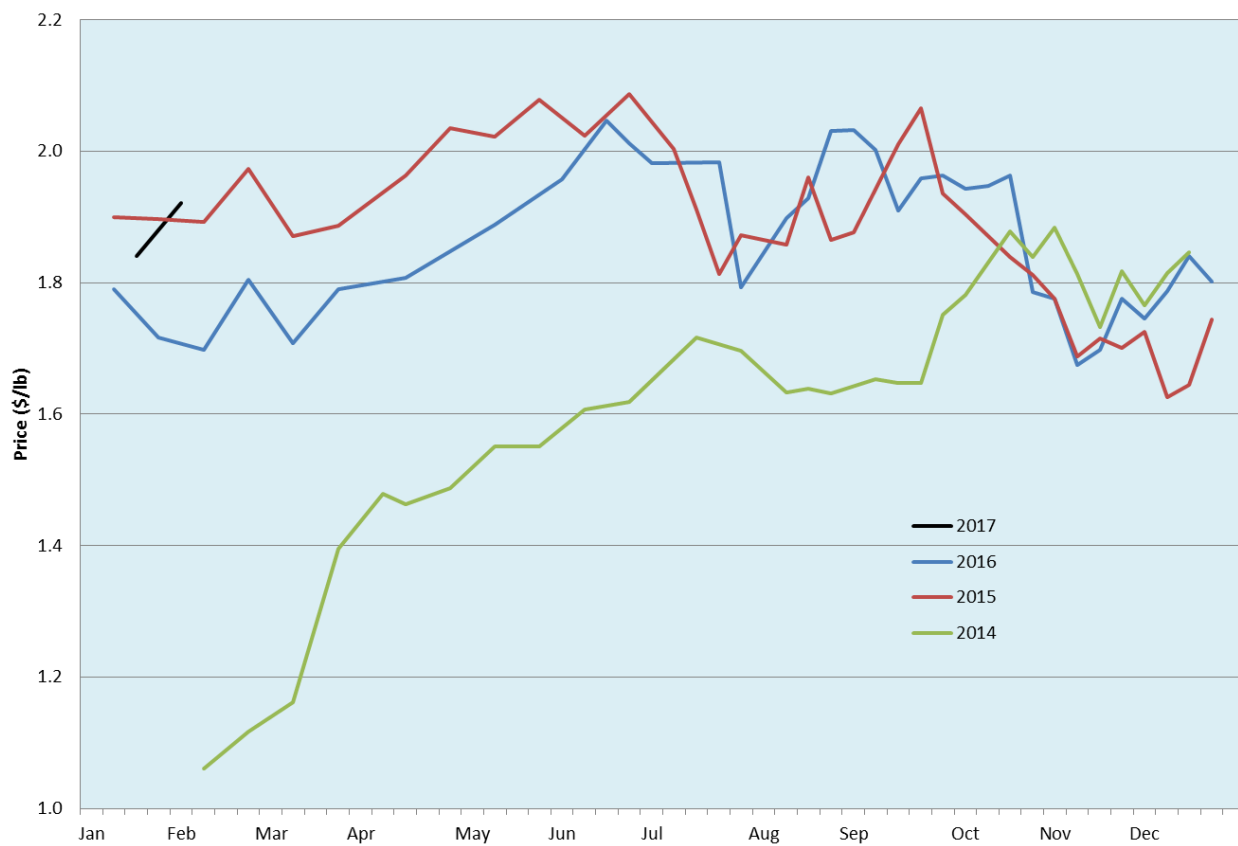

Trends* in auction price for heavy lambs in Alberta

*Due to differences among auctions, prices are reported as 'trends' rather than averages.
This graph is updated on weeks with three markets reporting prices.