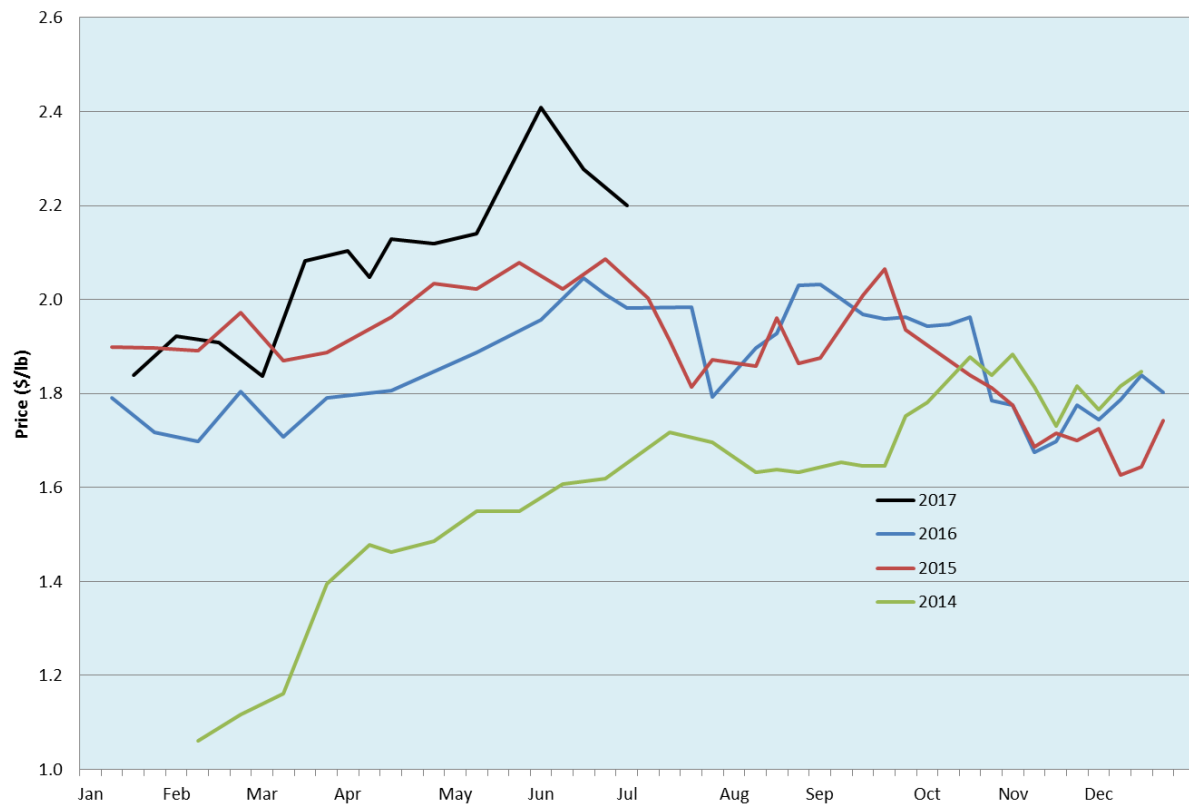

Trends* in auction price for heavy lambs in Alberta

*Due to differences among auctions, prices are reported as 'trends' rather than averages.
This graph is updated on weeks with three markets reporting prices.