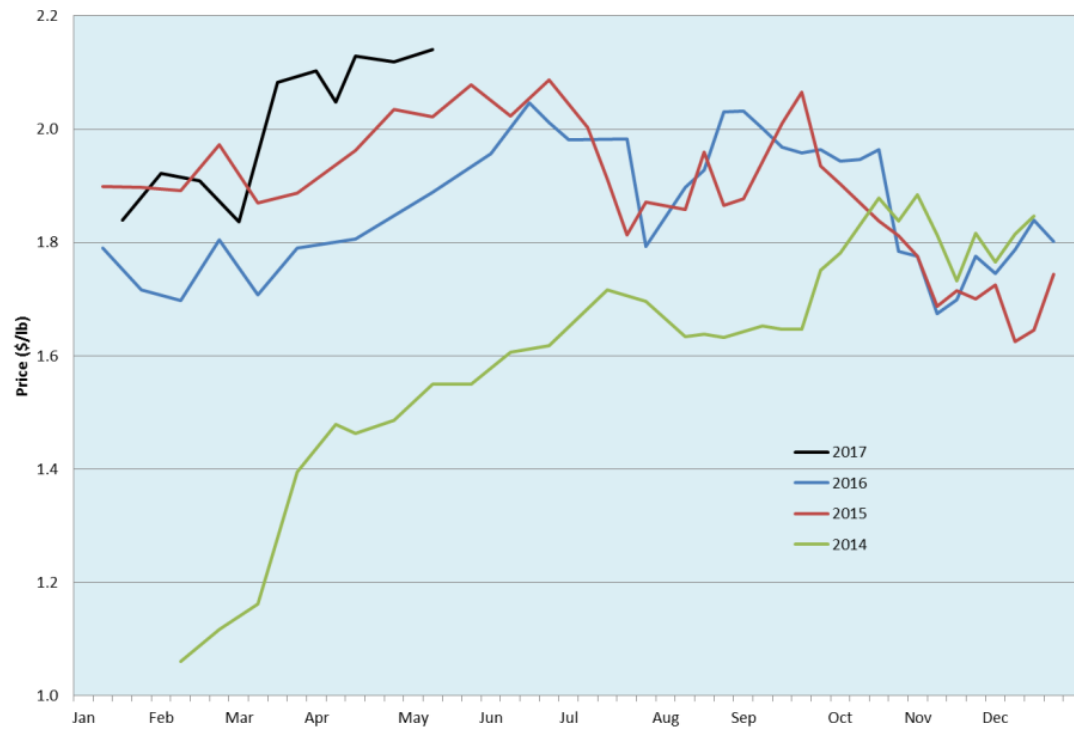

Trends* in auction price for heavy lambs in Alberta

*Due to differences among auctions, prices are reported as 'trends' rather than averages.
This graph is updated on weeks with three markets reporting prices.