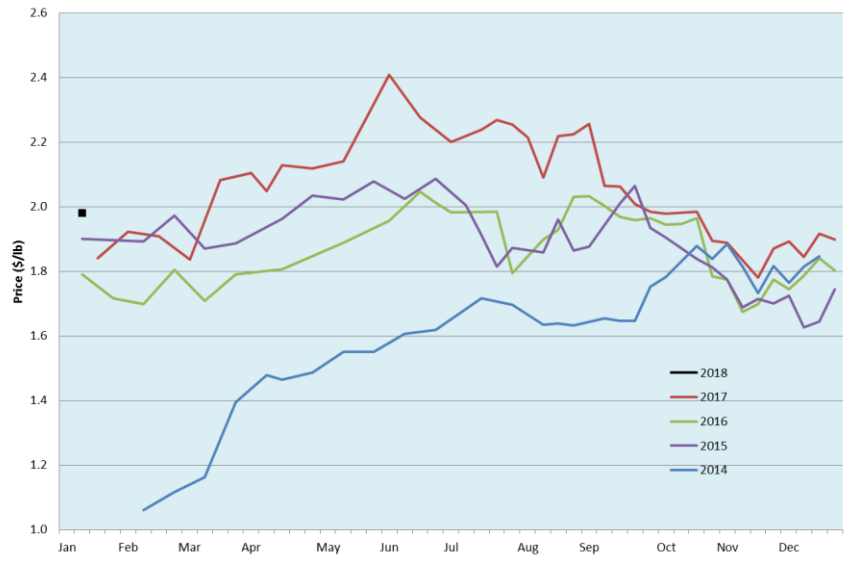

Trends* in auction price for heavy lambs in Alberta