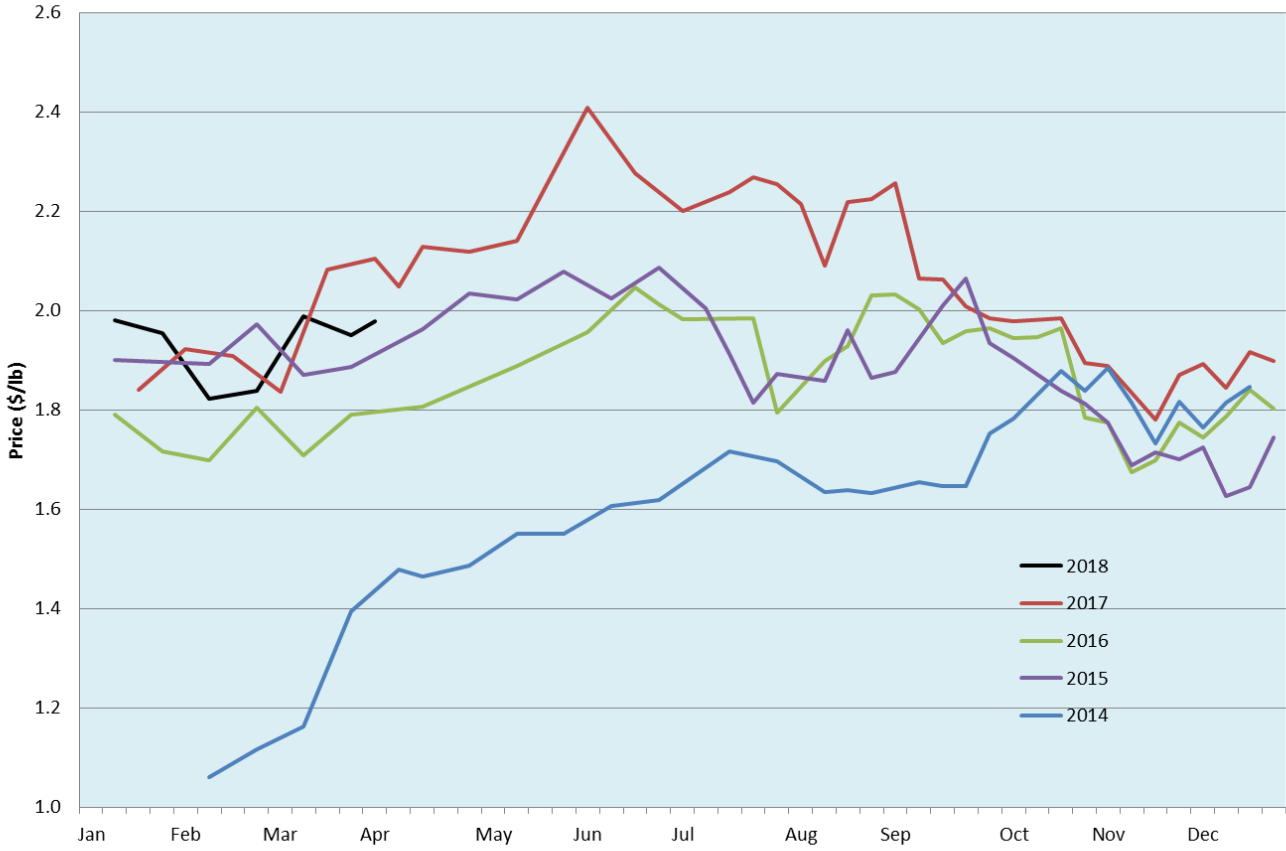

Trends* in auction price for heavy lambs in Alberta

*Due to differences among auctions, prices are reported as 'trends' rather than averages.
This graph is updated on weeks with two or more markets reporting prices.