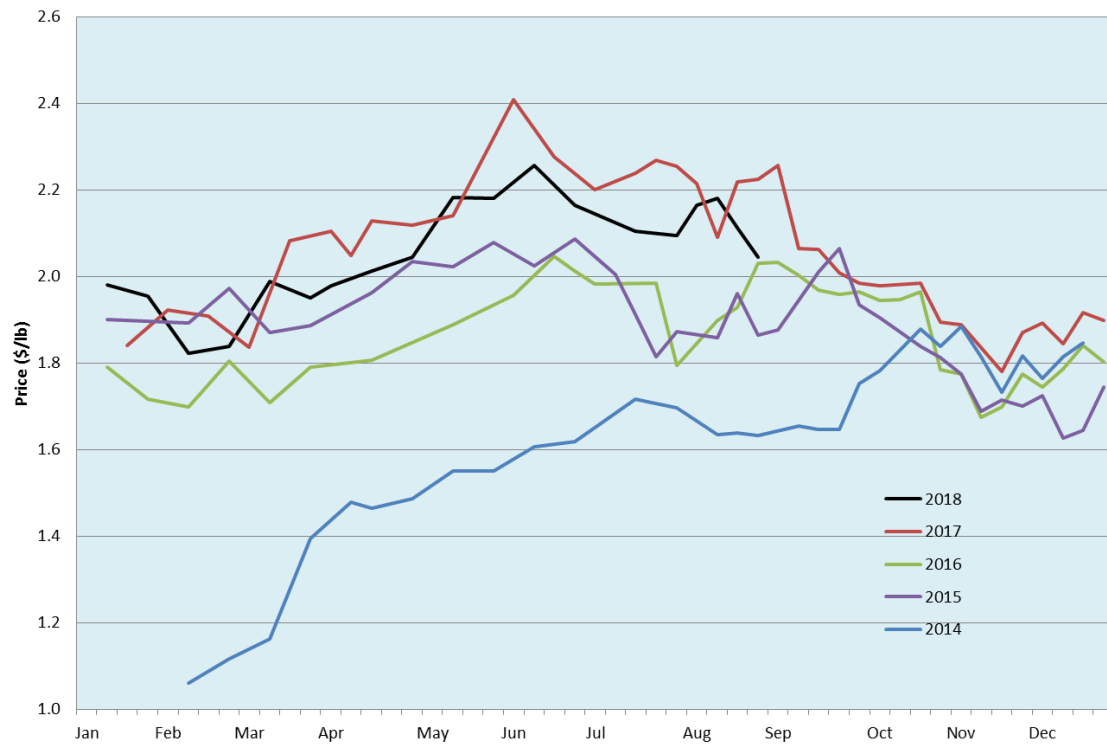

Trends* in auction price for heavy lambs in Alberta

*Due to differences among auctions, prices are reported as 'trends' rather than averages.
This graph is updated on weeks with two or more markets reporting prices.