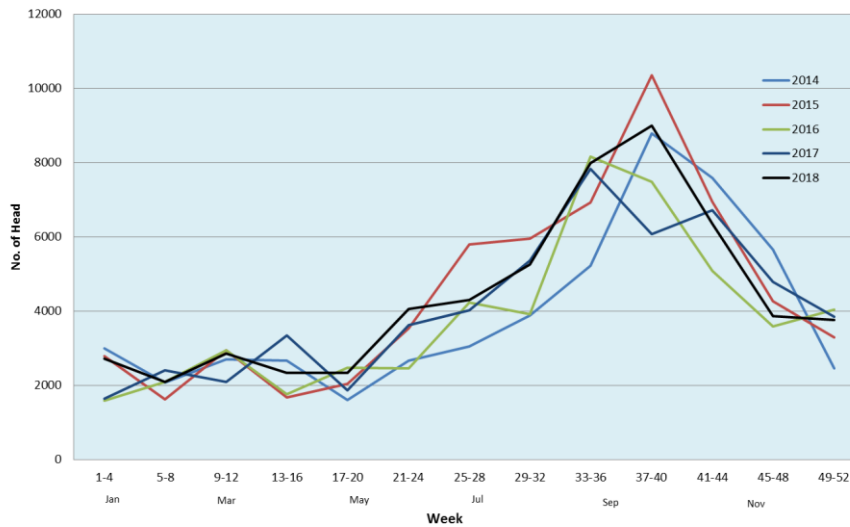

Number of head reported sold through three Alberta live animal auctions

Note: Plotted numbers are the totals reported from 3 auction markets for each 4 week period. Month indicators are approximate and intended for reference only. Total/year: 2014 (51,383); 2015 (58,134); 2016 (49,846); 2017 (53,659); 2018 (56,980)