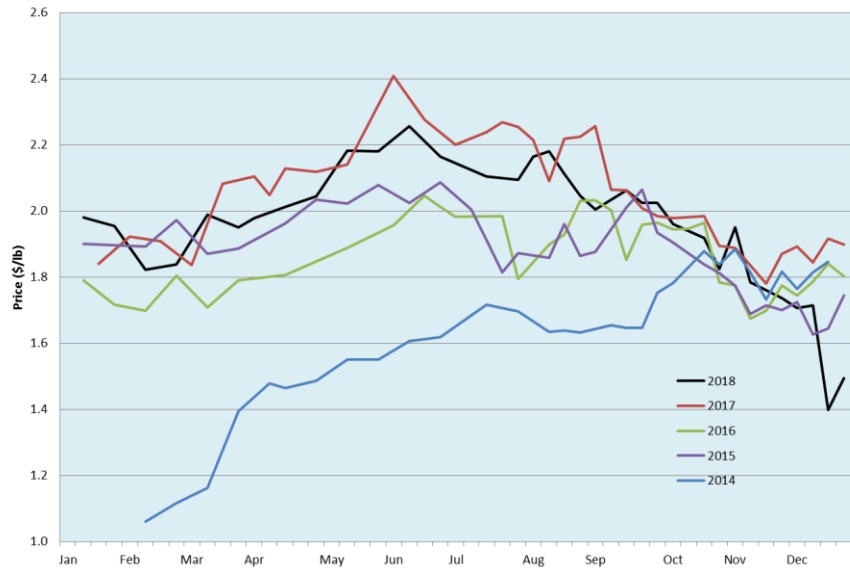

Trends* in auction price for heavy lambs in Alberta