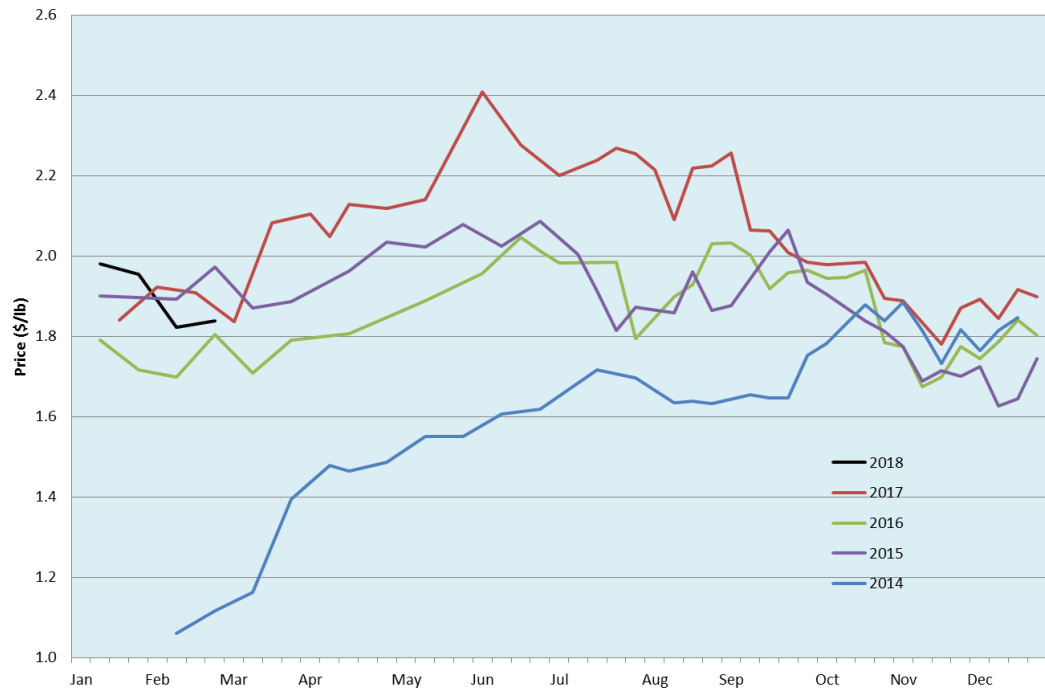

Trends* in auction price for heavy lambs in Alberta

*Due to differences among auctions, prices are reported as 'trends' rather than averages.
This graph is updated on weeks with two or more markets reporting prices.