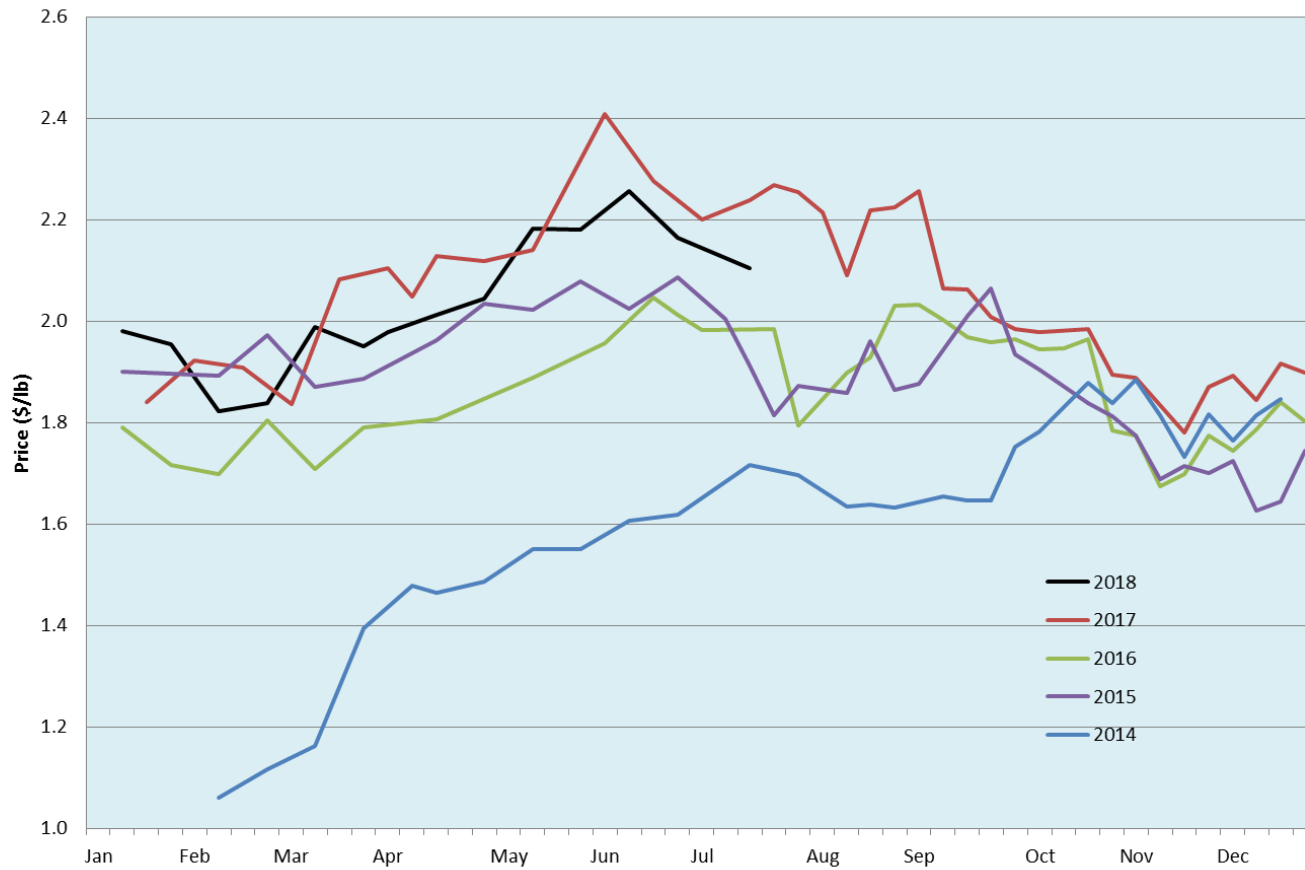

Trends* in auction price for heavy lambs in Alberta

*Due to differences among auctions, prices are reported as 'trends' rather than averages.
This graph is updated on weeks with two or more markets reporting prices.