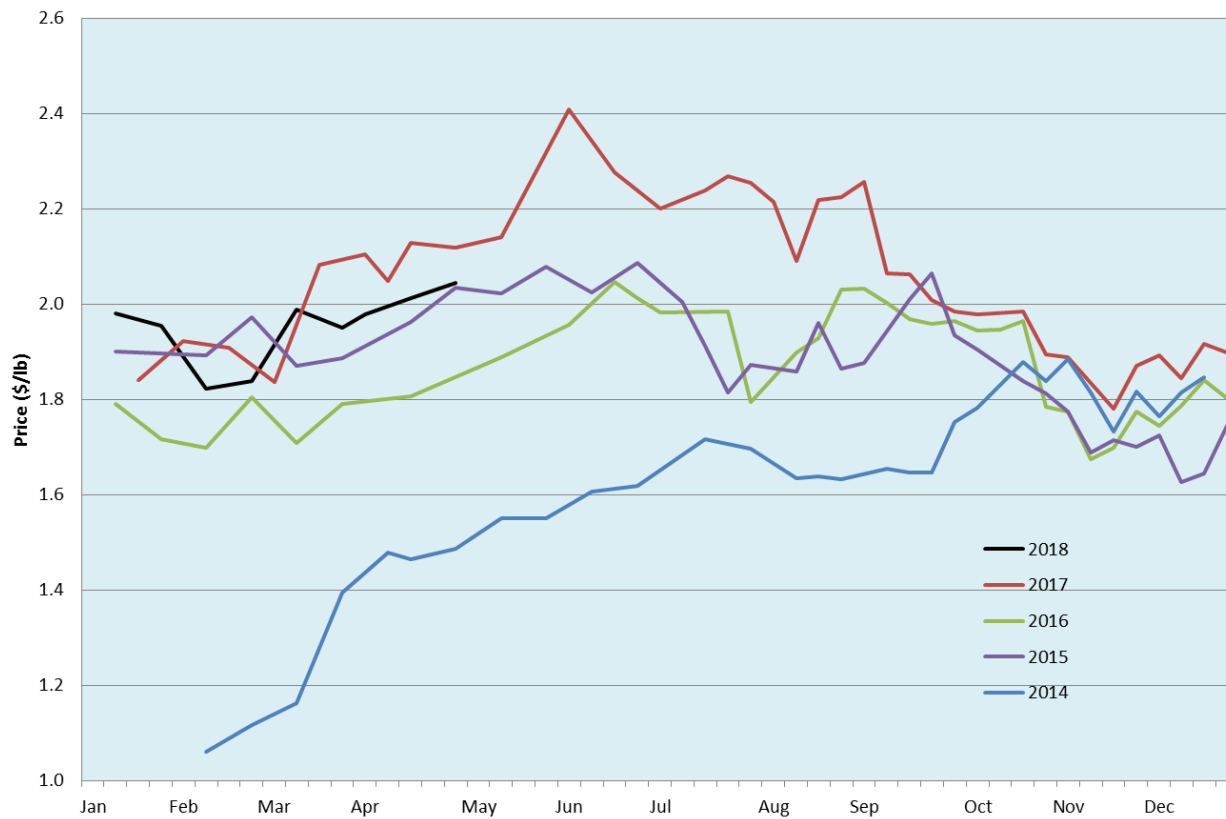

Trends* in auction price for heavy lambs in Alberta

*Due to differences among auctions, prices are reported as 'trends' rather than averages.
This graph is updated on weeks with two or more markets reporting prices.