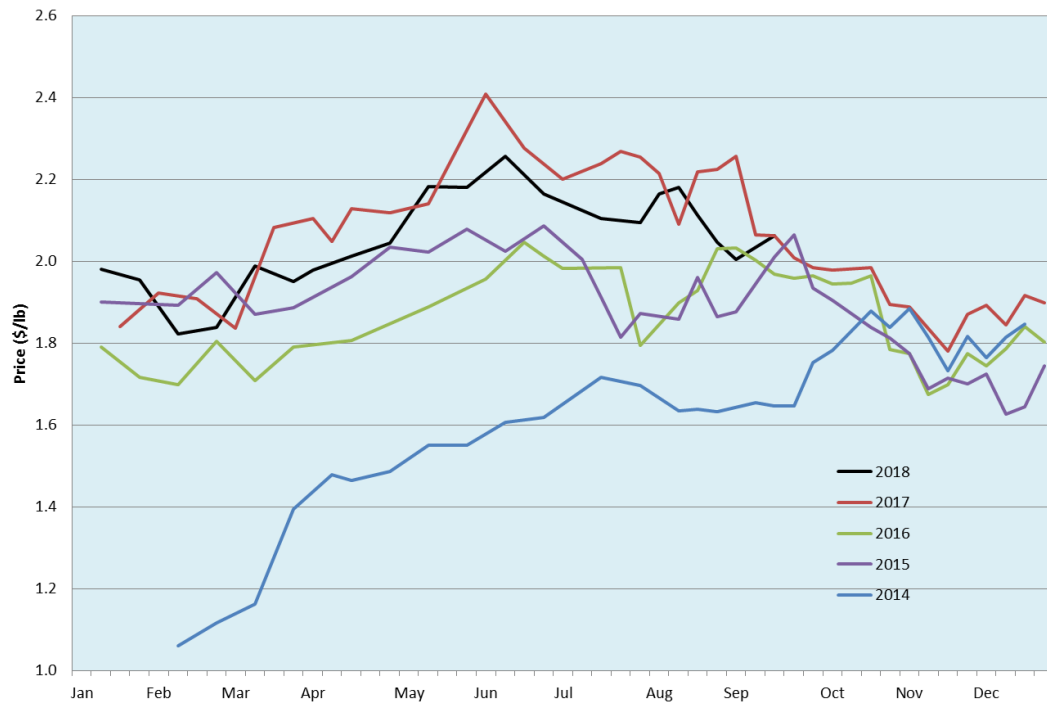

Trends* in auction price for heavy lambs in Alberta

*Due to differences among auctions, prices are reported as 'trends' rather than averages.
This graph is updated on weeks with two or more markets reporting prices.