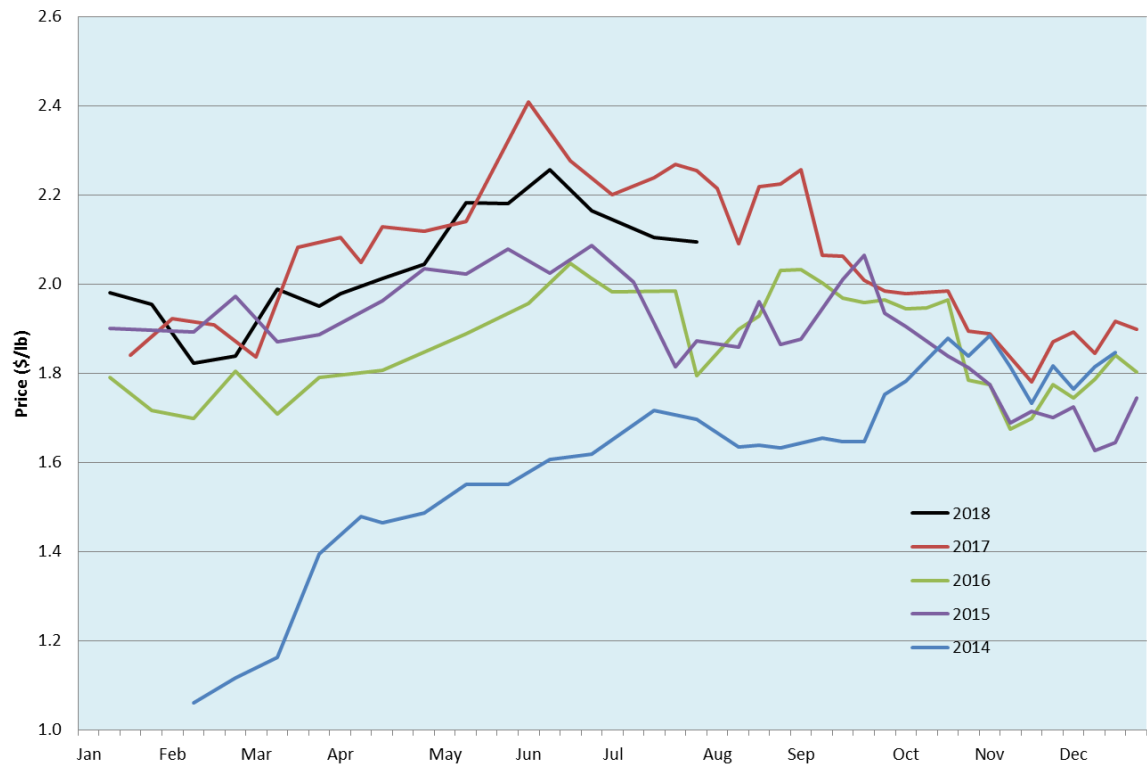

Trends* in auction price for heavy lambs in Alberta

*Due to differences among auctions, prices are reported as 'trends' rather than averages.
This graph is updated on weeks with two or more markets reporting prices.