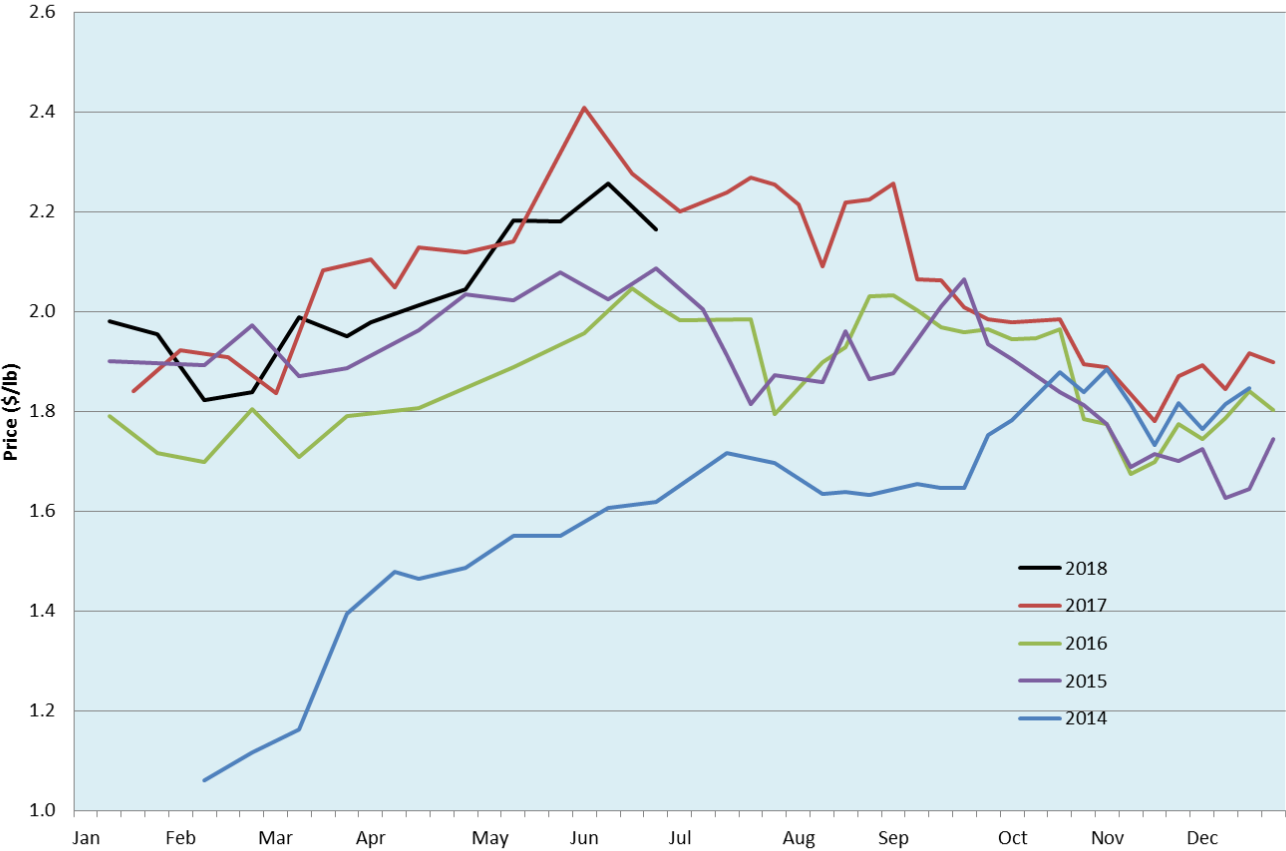

Trends* in auction price for heavy lambs in Alberta

*Due to differences among auctions, prices are reported as 'trends' rather than averages.
This graph is updated on weeks with two or more markets reporting prices.