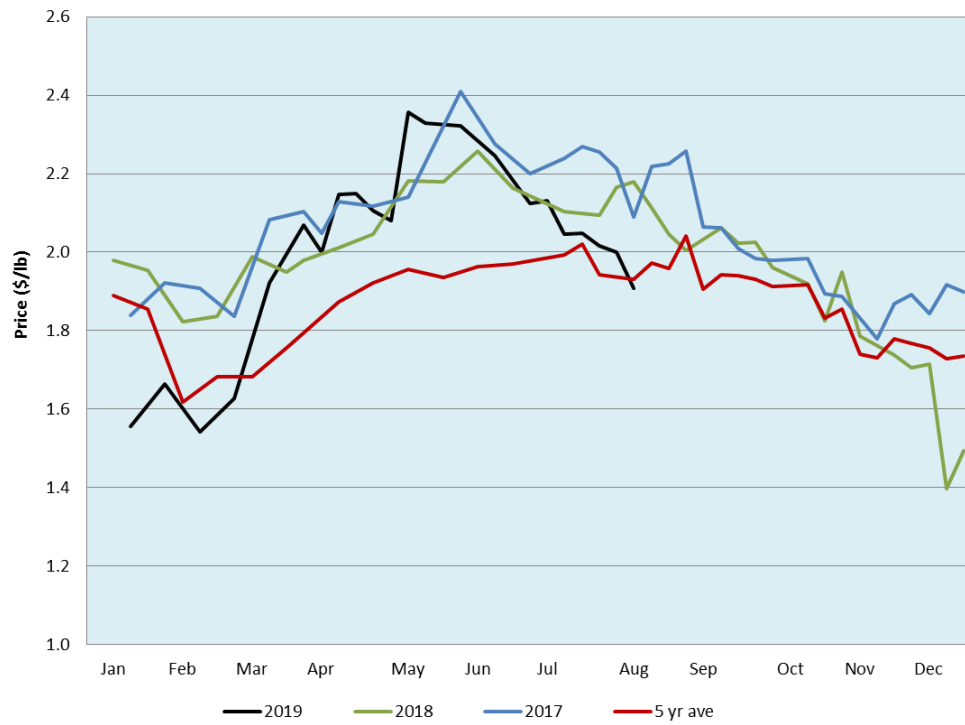

Alberta Live Animal Markets: Visit individual market websites for more information about applicable auction fees and upcoming sales

Date	Sale	Lambs ($/lb)		Lambs ($/lb)		Lambs ($/lb)		Sheep($/lb): Bred ewes $/hd		Head
		Weight (lbs)	low - high	Weight (lbs)	low - high	Weight (lbs)	low - high		low - high	
No sale this week	Beaver Hill www.beaverhillauctions.com	0-54: wool	- - -	70-85: wool	- - -	86-105:wool	- - -	Ewes: wool	- - -	-
		0-54: hair	- - -			86-105:hair	- - -	Ewes: hair	- - -	
		55-69: wool	- - -	70-85: hair	- - -	106+:wool	- - -	Rams: wool	- - -	
		55-69: hair	- - -			106+:hair	- - -	Rams: hair	- - -	
						Bred Ewes	- - -			
						Ewe&Lamb(s)	- - -			
No sale this week	VJV Westlock www.vjvauction.com	0-69: wool	- - -	70-85: wool	- - -	86-105: wool	- - -	Ewes: wool	- - -	-
						86-105: hair	- - -	Ewes: hair	- - -	
		0-69: hair	- - -	70-85: hair	- - -	106+: wool	- - -	Rams: wool	- - -	
						106+: hair	- - -	Rams: hair	- - -	
						Bred Ewes:wool	- - -			
						Ewe&Lamb:hair	- - -			
6-Aug-19	Olds Auction www.oldsauction.com	30-50	1.00 - 2.00	70-80	1.80 - 2.00	90-100	1.80 - 1.90	Ewes	1.00 - 1.40	289
		50-60	1.70 - 2.00	80-90	1.80 - 1.90	100-110	1.80 - 2.00	Rams	1.00 - 1.30	
		60-70	1.80 - 2.00			110+	1.70 - 2.00	Bred Ewes	- - -	
3-Aug-19	Picture Butte www.picturebutteauction.ca					Feeder	1.88 - 2.11	Slaughter Ewes	- - -	-
						Slaughter	1.89 - 2.04	Feeder Ewes	- - -	
								Ewe&lamb(s)	- - -	
								Bred ewes	- - -	
								Rams	- - -	

Ontario Live Animal Markets

5-Aug-19	OSI www.ontariosheep.org	0-50	2.15 - 2.30	65-80	2.38 - 2.95	95-110	2.70 - 2.90	Sheep	1.10 - 1.68	2159
		50-64	2.10 - 2.85	80-95	2.61 - 3.05	110+	1.83 - 2.80			
6-Aug-19	OLEX www.ontariosheep.org	0-50	2.60 - 2.85	65-79	2.43 - 3.00	95-109	2.47 - 2.70	Sheep	1.30 - 1.73	3638
		50-64	1.98 - 2.55	80-94	2.67 - 2.93	110+	2.41 - 2.59			
5-Aug-19	Embrun www.ontariosheep.org	0-50	1.50 - 2.15	65-79	2.15 - 2.82	95-109	2.67 - 3.40	Sheep	0.85 - 1.26	1171
		50-64	1.68 - 2.40	80-94	2.27 - 3.05	110+	2.75 - 3.00			
1-Aug-19	Brussels www.ontariosheep.org	0-50	1.60 - 2.15	65-79	2.15 - 2.38	95-109	2.30 - 2.51	Sheep	1.25 - 1.44	816
		50-64	2.10 - 2.54	80-94	2.38 - 2.58	110+	2.30 - 2.44			

Alberta Lamb Producers does not endorse individual markets or verify prices provided.

Trends* in auction price for heavy lambs in Alberta

*Due to differences among auctions, prices are reported as 'trends' rather than averages.
This graph is updated on weeks with two or more markets reporting prices.